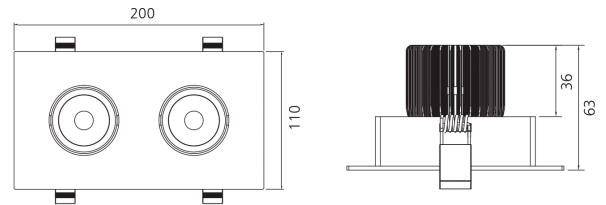

Torino 20W 3000K Datasheet

1500lm LED Downlight

PXTOR20W3K

Beam Angle

RoHS

IP20

LED

Dimensions	200*W110*H63mm
Cutout	L180*W90mm
Input Rated Voltage	AC100-240V
Frequency	50/60Hz
Input Voltage	AC85-265V
Efficiency	≥86%
Total Load Wattage	20W±1W
Power Factor	≥0.9
Rated Input Current	≤0.23A
Full Load Output Voltage	DC35-40V
Rated Output Current	470mA
Output Current Range	470mA±5%
Power Tolerance	±5%
Current Output Tolerance	±5%
Beam Angle	60°
Lifetime	40,000h
CRI	≥80
Short Circuit Protection	PASS
Over Voltage Protection	PASS
Over Temperature Protection	PASS
Withstand Voltage	AC3750V

Features & Applications

The Prelux Torino 20W rectangular LED recessed light is uniquely designed with a COB high power LED chip. The anti-glare lens provides an excellent lighting effect without glare or shadow. Single head and double head available for wide choice.

The adjustable lighting direction offers various lighting orientations.

- Environment friendly, no Mercury or other hazardous substances
- Up to 70% energy saving compared to standard CFL
- Long lifetime of 40,000 hours
- 60° wide beam angle
- L180*W90mm cutout
- Colour Temperature: 3000K
- Adjustable and rotary
- No UV/IR light