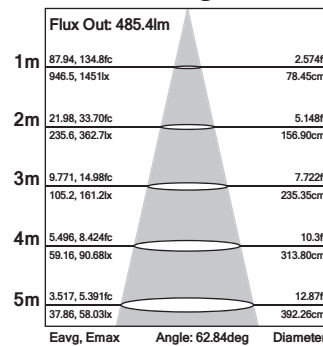

Torino 20W 3000K Datasheet

1500lm LED Downlight

PXTOR20W3K

Beam Angle

RoHS

IP20

LED

Dimensions	200*W110*H63mm
Cutout	L180*W90mm
Input Rated Voltage	AC100-240V
Frequency	50/60Hz
Input Voltage	AC85-265V
Efficiency	≥86%
Total Load Wattage	20W±1W
Power Factor	≥0.9
Rated Input Current	≤0.23A
Full Load Output Voltage	DC35-40V
Rated Output Current	470mA
Output Current Range	470mA±5%
Power Tolerance	±5%
Current Output Tolerance	±5%
Beam Angle	60°
Lifetime	40,000h
CRI	≥80
Short Circuit Protection	PASS
Over Voltage Protection	PASS
Over Temperature Protection	PASS
Withstand Voltage	AC3750V

The adjustable lighting direction offers various lighting orientations.

- Environment friendly, no Mercury or other hazardous substances
- Up to 70% energy saving compared to standard CFL
- Long lifetime of 40,000 hours
- 60° wide beam angle
- L180*W90mm cutout
- Colour Temperature: 3000K
- Adjustable and rotary
- No UV/IR light