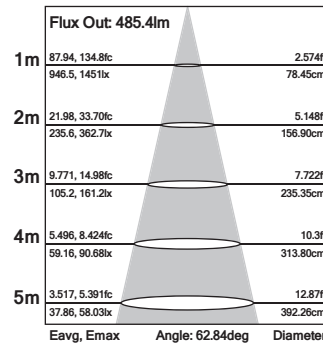

Torino 10W 4000K Datasheet

780lm LED Downlight

PXTOR10W4K

Beam Angle

RoHS

IP20

LED

Dimensions	L110*W110*H63mm
Cutout	L90*W90mm
Input Rated Voltage	AC100-240V
Frequency	50/60Hz
Input Voltage	AC85-265V
Efficiency	≥86%
Total Load Wattage	10W±1W
Power Factor	≥0.9
Rated Input Current	≤0.12A
Full Load Output Voltage	DC35-40V
Rated Output Current	240mA
Output Current Range	240mA±5%
Power Tolerance	±5%
Current Output Tolerance	±5%
Beam Angle	60°
Lifetime	40,000h
CRI	≥80
Short Circuit Protection	PASS
Over Voltage Protection	PASS
Over Temperature Protection	PASS
Withstand Voltage	AC3750V

The adjustable lighting direction offers various lighting orientations.

- Environment friendly, no Mercury or other hazardous substances
- Up to 70% energy saving compared to standard CFL
- Long lifetime of 40,000 hours
- 60° wide beam angle
- L90*W90mm cutout
- Colour Temperature: 3000K
- Adjustable and rotary
- No UV/IR light