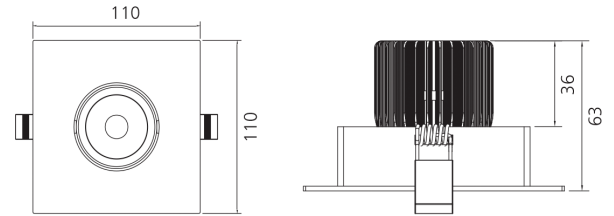

Torino 10W 4000K Datasheet

780lm LED Downlight

PXTOR10W4K

Beam Angle

RoHS

IP20

LED

Dimensions	L110*W110*H63mm
Cutout	L90*W90mm
Input Rated Voltage	AC100-240V
Frequency	50/60Hz
Input Voltage	AC85-265V
Efficiency	≥86%
Total Load Wattage	10W±1W
Power Factor	≥0.9
Rated Input Current	≤0.12A
Full Load Output Voltage	DC35-40V
Rated Output Current	240mA
Output Current Range	240mA±5%
Power Tolerance	±5%
Current Output Tolerance	±5%
Beam Angle	60°
Lifetime	40,000h
CRI	≥80
Short Circuit Protection	PASS
Over Voltage Protection	PASS
Over Temperature Protection	PASS
Withstand Voltage	AC3750V

Features & Applications

The Prelux Torino 10W rectangular LED recessed light is uniquely designed with a COB high power LED chip. The anti-glare lens provides an excellent lighting effect without glare or shadow. Single head and double head available for wide choice.

The adjustable lighting direction offers various lighting orientations.

- Environment friendly, no Mercury or other hazardous substances
- Up to 70% energy saving compared to standard CFL
- Long lifetime of 40,000 hours
- 60° wide beam angle
- L90*W90mm cutout
- Colour Temperature: 3000K
- Adjustable and rotary
- No UV/IR light