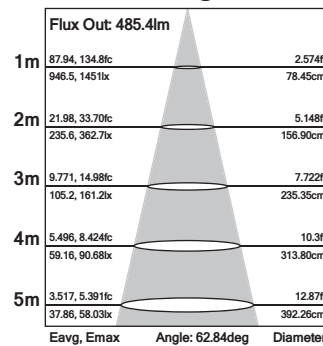

Torino 10W 3000K Datasheet

750lm LED Downlight

PXTOR10W3K

Beam Angle

RoHS

IP20

LED

Dimensions	L110*W110*H63mm
Cutout	L90*W90mm
Input Rated Voltage	AC100-240V
Frequency	50/60Hz
Input Voltage	AC85-265V
Efficiency	≥86%
Total Load Wattage	10W±1W
Power Factor	≥0.9
Rated Input Current	≤0.12A
Full Load Output Voltage	DC35-40V
Rated Output Current	240mA
Output Current Range	240mA±5%
Power Tolerance	±5%
Current Output Tolerance	±5%
Beam Angle	60°
Lifetime	40,000h
CRI	≥80
Short Circuit Protection	PASS
Over Voltage Protection	PASS
Over Temperature Protection	PASS
Withstand Voltage	AC3750V

The adjustable lighting direction offers various lighting orientations.

- Environment friendly, no Mercury or other hazardous substances
- Up to 70% energy saving compared to standard CFL
- Long lifetime of 40,000 hours
- 60° wide beam angle
- L90*W90mm cutout
- Colour Temperature: 3000K
- Adjustable and rotary
- No UV/IR light