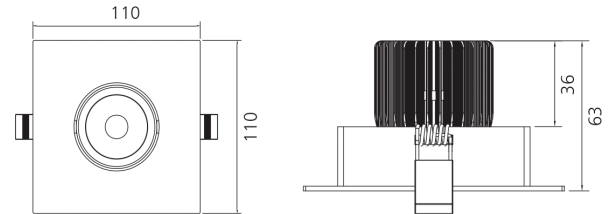

Torino 10W 3000K Datasheet

750lm LED Downlight

PXTOR10W3K

Beam Angle

RoHS

IP20

LED

Dimensions	L110*W110*H63mm
Cutout	L90*W90mm
Input Rated Voltage	AC100-240V
Frequency	50/60Hz
Input Voltage	AC85-265V
Efficiency	≥86%
Total Load Wattage	10W±1W
Power Factor	≥0.9
Rated Input Current	≤0.12A
Full Load Output Voltage	DC35-40V
Rated Output Current	240mA
Output Current Range	240mA±5%
Power Tolerance	±5%
Current Output Tolerance	±5%
Beam Angle	60°
Lifetime	40,000h
CRI	≥80
Short Circuit Protection	PASS
Over Voltage Protection	PASS
Over Temperature Protection	PASS
Withstand Voltage	AC3750V

Features & Applications

The Prelux Torino 10W rectangular LED recessed light is uniquely designed with a COB high power LED chip. The anti-glare lens provides an excellent lighting effect without glare or shadow. Single head and double head available for wide choice.

The adjustable lighting direction offers various lighting orientations.

- Environment friendly, no Mercury or other hazardous substances
- Up to 70% energy saving compared to standard CFL
- Long lifetime of 40,000 hours
- 60° wide beam angle
- L90*W90mm cutout
- Colour Temperature: 3000K
- Adjustable and rotary
- No UV/IR light