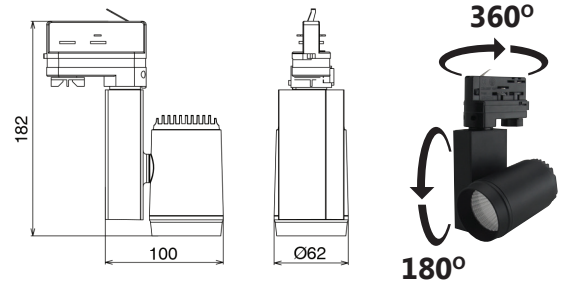

Sofia 12W (Black) Datasheet

4000K 800Lm LED Track Spotlight

PXSOF12W4KB

Single
Circuit

Beam Angle

RoHS

IP20

LED

12W

Dimensions	62*100*182mm
Input Rated Voltage	AC230V
Frequency	50Hz
Input Voltage	AC200-240V
Efficiency	≥78%
Total Load Wattage	12W±1W
Power Factor	≥0.9
Lumens	800lm
Beam Angle	60°
Colour Temperature	4000K
CRI	≥80
Rated Input Current	≤0.06A
Full Load Output Voltage	DC35-40V
Rated Output Current	250mA
Output Current Range	250mA±5%
Power Tolerance	±5%
Current Output Tolerance	±5%
Dimming Range	8%-100%
Dimmer	Triac Dimmers
Short Circuit Protection	PASS
Over Voltage Protection	PASS
Over Temperature Protection	PASS
Withstand Voltage	AC1500V