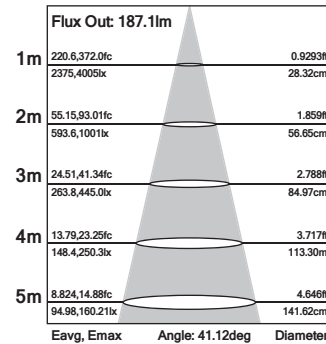

Sofia 12W (Black) Datasheet

4000K 800Lm LED Track Spotlight

PXSOF12W4KB

Single
Circuit

Beam Angle

RoHS

IP20

LED

12W

Dimensions	62*100*182mm
Input Rated Voltage	AC230V
Frequency	50Hz
Input Voltage	AC200-240V
Efficiency	≥78%
Total Load Wattage	12W±1W
Power Factor	≥0.9
Lumens	800lm
Beam Angle	60°
Colour Temperature	4000K
CRI	≥80
Rated Input Current	≤0.06A
Full Load Output Voltage	DC35-40V
Rated Output Current	250mA
Output Current Range	250mA±5%
Power Tolerance	±5%
Current Output Tolerance	±5%
Dimming Range	8%-100%
Dimmer	Triac Dimmers
Short Circuit Protection	PASS
Over Voltage Protection	PASS
Over Temperature Protection	PASS
Withstand Voltage	AC1500V