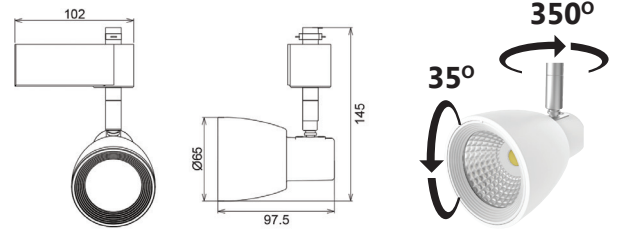

Sofia 10W (White) Datasheet

3000K 700lm LED Track Spotlight

PXSOF10W3KW

Single
Circuit

Beam Angle

RoHS

IP20

LED

10W

Dimensions	102*97.5*145mm
Input Rated Voltage	AC230V
Frequency	50Hz
Input Voltage	AC200-240V
Efficiency	≥78%
Total Load Wattage	10W±0.5W
Power Factor	≥0.9
Lumens	700lm
Beam Angle	45°
Colour Temperature	3000K
CRI	≥80
Rated Input Current	≤0.06A
Full Load Output Voltage	DC35-38V
Rated Output Current	215mA
Output Current Range	215mA±5%
Power Tolerance	±5%
Current Output Tolerance	±5%
Dimming Range	8%-100%
Dimmer	Triac Dimmers
Short Circuit Protection	PASS
Over Voltage Protection	PASS
Over Temperature Protection	PASS
Withstand Voltage	AC3750V

Features & Applications

Prelux Sofia ceiling spotlights adopt diecast ADC12 which provides excellent heat dissipation. CRI80 and a highly efficient COB led chip provides high center luminosity. It is designed with high transmittance glass to enable maximum utilization of light output.

Lighting orientation is adjustable 350° degrees horizontally and 35° in vertically.

- Environment friendly, without Mercury or other hazardous substances
- Up to 70% energy saving compared to standard CFL
- Long lifetime of 40,000 hours
- 45° beam angle
- No UV/IR light