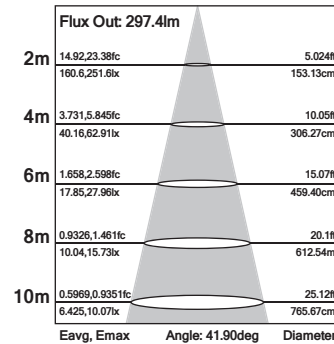

Sofia 10W (White) Datasheet

3000K 700lm LED Track Spotlight

PXSOF10W3KW

Single
Circuit

Beam Angle

RoHS

IP20

LED

10W

Dimensions	102*97.5*145mm
Input Rated Voltage	AC230V
Frequency	50Hz
Input Voltage	AC200-240V
Efficiency	≥78%
Total Load Wattage	10W±0.5W
Power Factor	≥0.9
Lumens	700lm
Beam Angle	45°
Colour Temperature	3000K
CRI	≥80
Rated Input Current	≤0.06A
Full Load Output Voltage	DC35-38V
Rated Output Current	215mA
Output Current Range	215mA±5%
Power Tolerance	±5%
Current Output Tolerance	±5%
Dimming Range	8%-100%
Dimmer	Triac Dimmers
Short Circuit Protection	PASS
Over Voltage Protection	PASS
Over Temperature Protection	PASS
Withstand Voltage	AC3750V