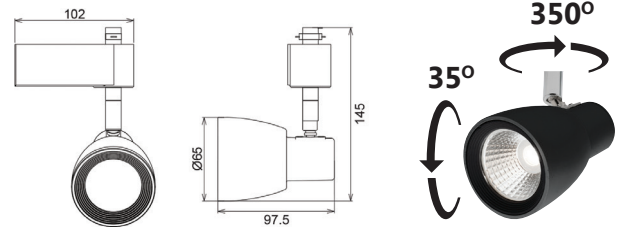

Sofia 10W (Black) Datasheet

3000K 700lm LED Track Spotlight

PXSOF10W3KB

Single
Circuit

Beam Angle

RoHS

IP20

LED

10W

Dimensions	102*97.5*145mm
Input Rated Voltage	AC230V
Frequency	50Hz
Input Voltage	AC200-240V
Efficiency	≥78%
Total Load Wattage	10W±0.5W
Power Factor	≥0.9
Lumens	700lm
Beam Angle	45°
Colour Temperature	3000K
CRI	≥80
Rated Input Current	≤0.06A
Full Load Output Voltage	DC35-38V
Rated Output Current	215mA
Output Current Range	215mA±5%
Power Tolerance	±5%
Current Output Tolerance	±5%
Dimming Range	8%-100%
Dimmer	Triac Dimmers
Short Circuit Protection	PASS
Over Voltage Protection	PASS
Over Temperature Protection	PASS
Withstand Voltage	AC3750V

Features & Applications

Prelux Sofia ceiling spotlights adopt diecast ADC12 which provides excellent heat dissipation. CRI80 and a highly efficient COB led chip provides high center luminosity. It is designed with high transmittance glass to enable maximum utilization of light output.

Lighting orientation is adjustable 350° degrees horizontally and 35° in vertically.

- Environment friendly, without Mercury or other hazardous substances
- Up to 70% energy saving compared to standard CFL
- Long lifetime of 40,000 hours
- 45° beam angle
- No UV/IR light