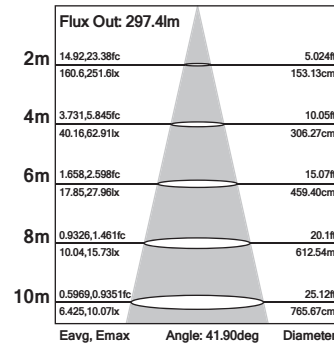

Sofia 10W (Black) Datasheet

3000K 700lm LED Track Spotlight

PXSOF10W3KB

Single
Circuit

Beam Angle

RoHS

IP20

LED

10W

Dimensions	102*97.5*145mm
Input Rated Voltage	AC230V
Frequency	50Hz
Input Voltage	AC200-240V
Efficiency	≥78%
Total Load Wattage	10W±0.5W
Power Factor	≥0.9
Lumens	700lm
Beam Angle	45°
Colour Temperature	3000K
CRI	≥80
Rated Input Current	≤0.06A
Full Load Output Voltage	DC35-38V
Rated Output Current	215mA
Output Current Range	215mA±5%
Power Tolerance	±5%
Current Output Tolerance	±5%
Dimming Range	8%-100%
Dimmer	Triac Dimmers
Short Circuit Protection	PASS
Over Voltage Protection	PASS
Over Temperature Protection	PASS
Withstand Voltage	AC3750V