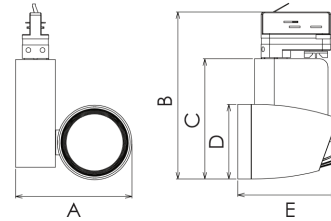

## Nico White 12W Datasheet

3000K 950Lm LED Track Spotlight

PX12WH3K

Dimensions (mm)	
A	126.5
B	194
C	137.5
D	ø75
E	104

### Beam Angle

Input Rated Voltage	AC100-240V
Frequency	50/60Hz
Input Voltage	AC85-265V
Efficiency	≥83%
Total Load Wattage	12W±1W
Power Factor	≥0.9
Lumen Output ±5%	950lm
Beam Angle	30°
CCT	3000K
Lifespan	40000h
CRI	≥80
Dimensions	L126.5*W89*H220mm
Rated Input Current	≤0.15A
Full Load Output Voltage	DC30-40V
Rated Output Current	280mA
Output Current Range	280mA±5%
Power Tolerance	±5%
Current Output Tolerance	±5%
Short Circuit Protection	PASS
Over Voltage Protection	PASS
Over Temperature Protection	PASS
Withstand Voltage	AC1500V