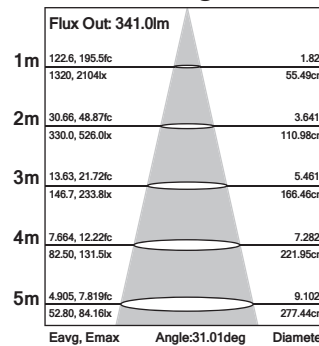

## Nico White 12W Datasheet

3000K 950Lm LED Track Spotlight

PX12WH3K

Dimensions (mm)	
A	126.5
B	194
C	137.5
D	ø75
E	104

### Beam Angle

Input Rated Voltage	AC100-240V
Frequency	50/60Hz
Input Voltage	AC85-265V
Efficiency	≥83%
Total Load Wattage	12W±1W
Power Factor	≥0.9
Lumen Output ±5%	950lm
Beam Angle	30°
CCT	3000K
Lifespan	40000h
CRI	≥80
Dimensions	L126.5*W89*H220mm
Rated Input Current	≤0.15A
Full Load Output Voltage	DC30-40V
Rated Output Current	280mA
Output Current Range	280mA±5%
Power Tolerance	±5%
Current Output Tolerance	±5%
Short Circuit Protection	PASS
Over Voltage Protection	PASS
Over Temperature Protection	PASS
Withstand Voltage	AC1500V

- Environment friendly, without Mercury or other hazardous substances
- Up to 70% energy saving compared to standard CFL
- Adjustable 360° degrees horizontally, 180° degrees vertically
- Long lifetime of 40,000 hours
- 30° beam angle
- CCT: 3000K
- No UV/IR light