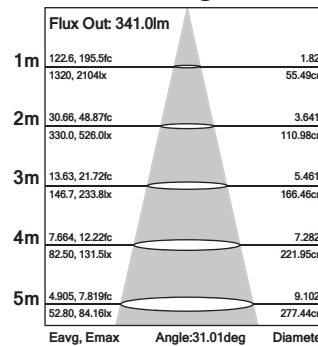

Nico Black 12W Datasheet

3000K 950lm LED Track Spotlight

PX12BL3K

Dimensions (mm)	
A	126.5
B	194
C	137.5
D	ø75
E	104

Beam Angle

Input Rated Voltage	AC100-240V
Frequency	50/60Hz
Input Voltage	AC85-265V
Efficiency	≥83%
Total Load Wattage	12W±1W
Power Factor	≥0.9
Lumen Output ±5%	950lm
Beam Angle	30°
CCT	3000K
Lifespan	40000h
CRI	≥80
Dimensions	L126.5*W89*H220mm
Rated Input Current	≤0.15A
Full Load Output Voltage	DC30-40V
Rated Output Current	280mA
Output Current Range	280mA±5%
Power Tolerance	±5%
Current Output Tolerance	±5%
Short Circuit Protection	PASS
Over Voltage Protection	PASS
Over Temperature Protection	PASS
Withstand Voltage	AC1500V

- Environment friendly, without Mercury or other hazardous substances
- Up to 70% energy saving compared to standard CFL
- Adjustable 360° degrees horizontally, 180° degrees vertically
- Long lifetime of 40,000 hours
- 30° beam angle
- CCT: 3000K
- No UV/IR light