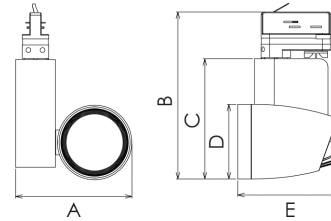

Nico Black 12W Datasheet

3000K 950lm LED Track Spotlight

PX12BL3K

Dimensions (mm)	
A	126.5
B	194
C	137.5
D	ø75
E	104

Beam Angle

Input Rated Voltage	AC100-240V
Frequency	50/60Hz
Input Voltage	AC85-265V
Efficiency	≥83%
Total Load Wattage	12W±1W
Power Factor	≥0.9
Lumen Output ±5%	950lm
Beam Angle	30°
CCT	3000K
Lifespan	40000h
CRI	≥80
Dimensions	L126.5*W89*H220mm
Rated Input Current	≤0.15A
Full Load Output Voltage	DC30-40V
Rated Output Current	280mA
Output Current Range	280mA±5%
Power Tolerance	±5%
Current Output Tolerance	±5%
Short Circuit Protection	PASS
Over Voltage Protection	PASS
Over Temperature Protection	PASS
Withstand Voltage	AC1500V