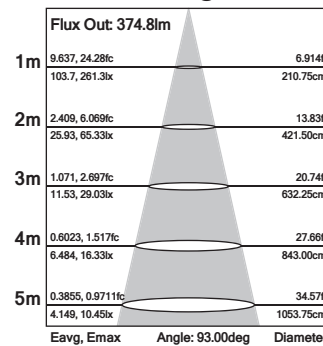

Lena 10W (Silver) Datasheet

3000K 640lm LED Downlight

PXLENA10S

Beam Angle

RoHS

IP44

LED

10W

Dimensions	Ø80*47mm Cutout Ø65mm
Input Rated Voltage	AC230V 50Hz
Input Voltage	AC200-240V
Efficiency	≥78%
Total Load Wattage	10W±1W
Power Factor	≥0.9
Lumens	640lm
Beam Angle	90°
Lifespan	40,000h
CRI	≥80
Rated Input Current	≤0.05A
Full Load Output Voltage	DC29-33V
Rated Output Current	250mA
Output Current Range	250mA±5%
Power Tolerance	±5%
Current Output Tolerance	±5%
Dimmable	Triac Dimmable
Short Circuit Protection	PASS
Over Voltage Protection	PASS
Over Temperature Protection	PASS
Withstand Voltage	AC3750V

- Environment friendly, without Mercury or other hazardous substances
- Up to 70% energy saving compared to standard CFL
- Long lifetime of 40,000 hours
- Triac dim, 0-10V dim
- 90° wide beam angle
- Ø65mm cutout
- CCT: 3000K
- No UV/IR light