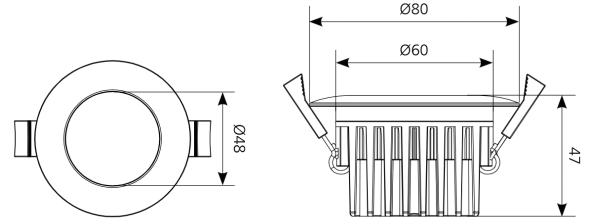

Lena 10W (Silver) Datasheet

3000K 640lm LED Downlight

PXLENA10S

Beam Angle

RoHS

IP44

LED

10W

Dimensions	Ø80*47mm Cutout Ø65mm
Input Rated Voltage	AC230V 50Hz
Input Voltage	AC200-240V
Efficiency	≥78%
Total Load Wattage	10W±1W
Power Factor	≥0.9
Lumens	640lm
Beam Angle	90°
Lifespan	40,000h
CRI	≥80
Rated Input Current	≤0.05A
Full Load Output Voltage	DC29-33V
Rated Output Current	250mA
Output Current Range	250mA±5%
Power Tolerance	±5%
Current Output Tolerance	±5%
Dimmable	Triac Dimmable
Short Circuit Protection	PASS
Over Voltage Protection	PASS
Over Temperature Protection	PASS
Withstand Voltage	AC3750V