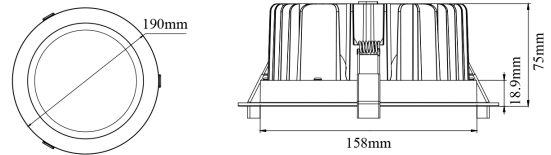

### Beam Angle

RoHS

IP44

LED

<b>Dimensions</b>	Ø190*75mm Cutout Ø160mm
<b>Input Rated Voltage</b>	AC100-240V 50/60Hz
<b>Input Voltage</b>	AC85-265V
<b>Efficiency</b>	≥87%
<b>Total Load Wattage</b>	25W±1W
<b>Power Factor</b>	≥0.9
<b>Lumens</b>	1830lm
<b>Beam Angle</b>	60°
<b>Lifespan</b>	40,000h
<b>CRI</b>	≥80
<b>Rated Input Current</b>	≤0.28A
<b>Full Load Output Voltage</b>	DC29-33V
<b>Rated Output Current</b>	700mA
<b>Output Current Range</b>	700mA±5%
<b>Power Tolerance</b>	±5%
<b>Current Output Tolerance</b>	±5%
<b>Dimmable</b>	DALI dimmable driver available*
<b>Short Circuit Protection</b>	PASS
<b>Over Voltage Protection</b>	PASS
<b>Over Temperature Protection</b>	PASS
<b>Withstand Voltage</b>	AC3750V