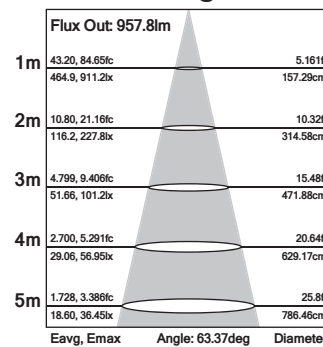

### Beam Angle

RoHS

IP44

LED

<b>Dimensions</b>	Ø190*75mm Cutout Ø160mm
<b>Input Rated Voltage</b>	AC100-240V 50/60Hz
<b>Input Voltage</b>	AC85-265V
<b>Efficiency</b>	≥87%
<b>Total Load Wattage</b>	25W±1W
<b>Power Factor</b>	≥0.9
<b>Lumens</b>	1830lm
<b>Beam Angle</b>	60°
<b>Lifespan</b>	40,000h
<b>CRI</b>	≥80
<b>Rated Input Current</b>	≤0.28A
<b>Full Load Output Voltage</b>	DC29-33V
<b>Rated Output Current</b>	700mA
<b>Output Current Range</b>	700mA±5%
<b>Power Tolerance</b>	±5%
<b>Current Output Tolerance</b>	±5%
<b>Dimmable</b>	DALI dimmable driver available*
<b>Short Circuit Protection</b>	PASS
<b>Over Voltage Protection</b>	PASS
<b>Over Temperature Protection</b>	PASS
<b>Withstand Voltage</b>	AC3750V

- Environment friendly, without Mercury or other hazardous substances
- Up to 70% energy saving compared to standard CFL
- Long lifetime of 40,000 hours
- 60° wide beam angle
- Ø160mm cutout
- No UV/IR light