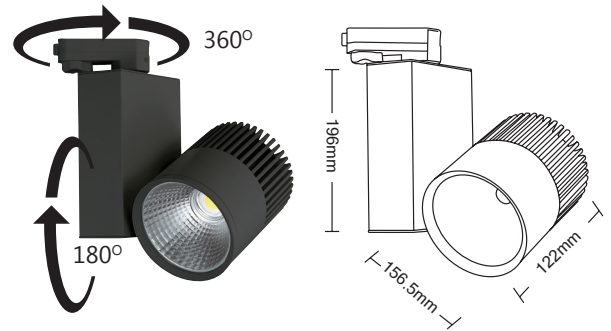

Cosmo 30W (Black) Datasheet

4000K 2250Lm LED Track Spotlight

PXCOSB4

Three Circuit

RoHS

IP20

LED

30W

Power	30W
Power Factor	≥0.9
Lumens	2250Lm
Product Dimension	Ø156.5x122x196mm
Colour Temperature	4000K
CRI	≥82
Beam Angle	36°
Lifetime	40,000h
Protection Rating	IP20
Input Voltage	AC200-240V
Frequency	50-60 Hz
Nominal Flux	2547.93
LED Type	COB LED
Material	Aluminium
Warranty	3 Years

Features & Applications

The 30W Prelux Cosmo LED Spotlight is a superb fitting for retail environments, with a highly efficient COB design that provides 80lm/W and excellent colour rendering. The aluminium body provides efficient thermal dissipation and the shape is designed to encourage cooling airflow around the fixture, greatly increasing the life of the LEDs.

- COB LEDs with excellent colour rendering, ideal for galleries/museums
- Highly efficient COB LEDs provides 80lm/W
- Powder sprayed body retains its new appearance
- CCT: 4000K (Also available in 3000K)
- Rotates 360° horizontally, 180° vertically
- Long lifetime of 40,000 hours