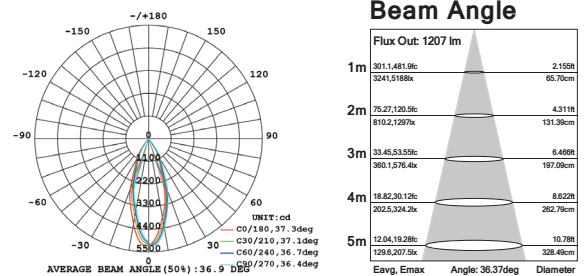

Cosmo 30W (Black) Datasheet

4000K 2250Lm LED Track Spotlight

PXCOSB4

Three Circuit

RoHS

IP20

LED

30W

Power	30W
Power Factor	≥0.9
Lumens	2250Lm
Product Dimension	Ø156.5x122x196mm
Colour Temperature	4000K
CRI	≥82
Beam Angle	36°
Lifetime	40,000h
Protection Rating	IP20
Input Voltage	AC200-240V
Frequency	50-60 Hz
Nominal Flux	2547.93
LED Type	COB LED
Material	Aluminium
Warranty	3 Years

Features & Applications

The 30W Prelux Cosmo LED Spotlight is a superb fitting for retail environments, with a highly efficient COB design that provides 80lm/W and excellent colour rendering. The aluminium body provides efficient thermal dissipation and the shape is designed to encourage cooling airflow around the fixture, greatly increasing the life of the LEDs.

- COB LEDs with excellent colour rendering, ideal for galleries/museums
- Highly efficient COB LEDs provides 80lm/W
- Powder sprayed body retains its new appearance
- CCT: 4000K (Also available in 3000K)
- Rotates 360° horizontally, 180° vertically
- Long lifetime of 40,000 hours