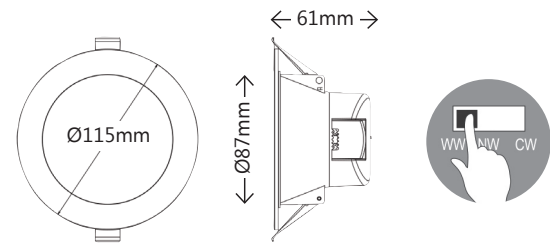

## Monza CCT 10W (White) Datasheet

IP54 Colour Selectable LED Downlight

PXMZ10WC

3000K

4000K

5700K

\*LED cover only, other parts IP40

<b>Dimensions</b>	Ø115*61mm Cutout 90-95mm
<b>Input Voltage</b>	AC230V
<b>Frequency</b>	50Hz
<b>Efficiency</b>	≥83%
<b>Input Power</b>	10W
<b>Power Factor</b>	≥0.9
<b>Colour Temperature</b>	3000K / 4000K / 5700K
<b>Luminous Flux</b>	800Lm(3000K) / 940Lm(4000K) / 870Lm(5700K)
<b>Housing Color</b>	White
<b>Beam Angle</b>	90°
<b>Color Rendering Index</b>	≥80
<b>Life Time</b>	40,000h
<b>Dimmable</b>	Yes
<b>Dimming Range</b>	8-100%
<b>LEDs</b>	SMD
<b>Protection Level</b>	IP54 (LED cover only, other parts IP40)
<b>Working Temperature</b>	-20°C~+45°C
<b>Operating Humidity</b>	0~90%
<b>Warranty</b>	3 Years

### Features & Applications

The Prelux Monza CCT 10W LED Downlight adopts high lumen SMD LEDs and a PMMA diffuser with an even light output.

Dimming capability makes this an extremely flexible fitting for a broad range of applications.

- Environmentally friendly, without Mercury or other hazardous substances
- Up to 70% energy saving compared to standard CFL
- Long lifetime of 40,000 hours
- Dimmable when using Triac Dimmer
- 90° wide beam angle
- Ø90-95mm cutout
- CCT: 3000K / 4000K / 5700K
- No UV/IR light