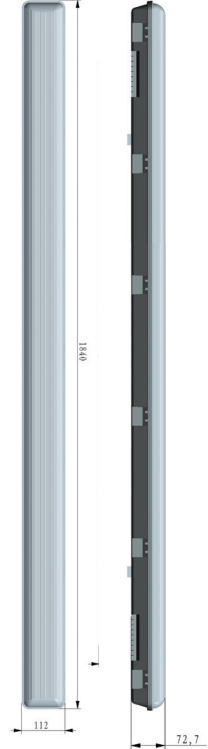

Vapour 65W Standard Datasheet

6ft Twin 4000K 7475lm IP65 LED Batten

PXVAP665

	65W	IP65	LED	7475lm 115lm/W	Standard Model
--	------------	-------------	------------	---------------------------	---------------------------

Dimensions	1840*118*73 (6ft)
Voltage/Frequency	200-240V 50/60Hz
Input Power	65W
Material	Polycarbonate & Opal Diffuser
Luminous Flux	7475lm
Color Rendering Index	>80
CCT	4000K
LEDs	144pcs SMD
Protection Level	IP65
Luminous Efficacy	115Lm/W
Dimmable	No
Beam Angle	120°
LED Chip	Epistar
LED Lifetime	50,000 Hours
Warranty	5 Years
Product Code	PXVAP665

Features & Applications

The Prelux Vapour is a highly efficient anti-corrosive LED batten which produces an impressive 115Lm/W and provides a uniform light.

The IP65 protection rating makes the Vapour an ideal fitting for damp environments such as underground and multi-storey car parks.