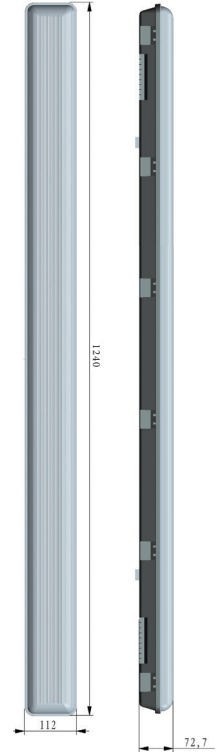

Vapour 38W Standard Datasheet

4ft Twin 4000K 4370lm IP65 LED Batten

PXVAP438

38W

IP65

LED

4370lm
115lm/W

Standard
Model

Dimensions	1240*118*73 (5ft)
Voltage/Frequency	200-240V 50/60Hz
Input Power	38W
Material	Polycarbonate & Opal Diffuser
Luminous Flux	4370lm
Color Rendering Index	>80
CCT	4000K
LEDs	96pcs SMD
Protection Level	IP65
Luminous Efficacy	115Lm/W
Dimmable	No
Beam Angle	120°
LED Chip	Epistar
LED Lifetime	50,000 Hours
Warranty	5 Years
Product Code	PXVAP438

Features & Applications

The Prelux Vapour is a highly efficient anti-corrosive LED batten which produces an impressive 115Lm/W and provides a uniform light.

The IP65 protection rating makes the Vapour an ideal fitting for damp environments such as underground and multi-storey car parks.