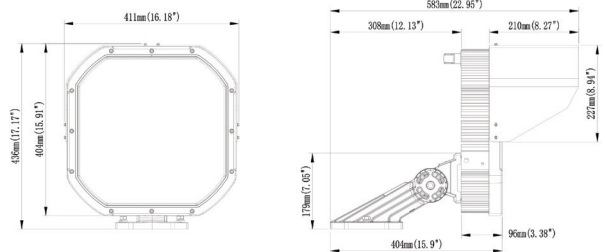

## Stadium 600W 30° Datasheet

5000K 79642Lm IP66 LED Floodlight

PXSTAD630

RoHS

IP66

LED

600W

<b>Dimensions</b>	400*430*583mm
<b>Input Power</b>	600±3W
<b>LED Type</b>	Osram LED
<b>Lumens (±5%)</b>	79642
<b>Efficiency</b>	130(±5%)Lm/W
<b>CCT</b>	5000K
<b>Color Rendering Index</b>	>70
<b>Beam Angle</b>	30°
<b>Input Voltage</b>	AC100-240V
<b>Power Frequency</b>	50/60Hz
<b>Power Factor</b>	>0.92
<b>Surge Protection</b>	6kV line-line, 10kV line-earth
<b>Ingress Protection</b>	IP66 Waterproof
<b>Lifetime</b>	>50000h (Ta=30°C@L70)
<b>Operating Temperature</b>	-30°C to +50°C(-22°F to +122°F)
<b>Luminaire Net Weight</b>	11.5±0.3kg
<b>Installation</b>	Pole Mounting
<b>Certification</b>	CE, RoHS, SAA
<b>Warranty</b>	5 Years

### Features & Applications

- High lumen efficacy up to 130Lm/W
- Cold forged for superior temperature management
- Available in 10° or 30° beam angles
- IP66 protection rating
- 5 years warranty