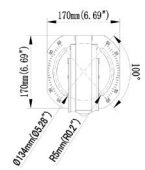

## Stadium 600W 30° Datasheet

5000K 79642Lm IP66 LED Floodlight

PXSTAD630

RoHS

IP66

LED

600W

<b>Dimensions</b>	400*430*583mm
<b>Input Power</b>	600±3W
<b>LED Type</b>	Osram LED
<b>Lumens (±5%)</b>	79642
<b>Efficiency</b>	130(±5%)Lm/W
<b>CCT</b>	5000K
<b>Color Rendering Index</b>	>70
<b>Beam Angle</b>	30°
<b>Input Voltage</b>	AC100-240V
<b>Power Frequency</b>	50/60Hz
<b>Power Factor</b>	>0.92
<b>Surge Protection</b>	6kV line-line, 10kV line-earth
<b>Ingress Protection</b>	IP66 Waterproof
<b>Lifetime</b>	>50000h (Ta=30°C@L70)
<b>Operating Temperature</b>	-30°C to +50°C(-22°F to +122°F)
<b>Luminaire Net Weight</b>	11.5±0.3kg
<b>Installation</b>	Pole Mounting
<b>Certification</b>	CE, RoHS, SAA
<b>Warranty</b>	5 Years

### Features & Applications

- High lumen efficacy up to 130Lm/W
- Cold forged for superior temperature management
- Available in 10° or 30° beam angles
- IP66 protection rating
- 5 years warranty