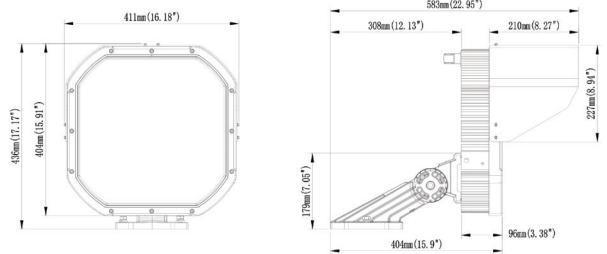

Stadium 600W 10° Datasheet

5000K 76500Lm IP66 LED Floodlight

PXSTAD610

Debugging
gunsight:
PXGUN
to be ordered
separately

RoHS

IP66

LED

600W

Dimensions	400*430*583mm
Input Power	600±3W
LED Type	Osram LED
Lumens (±5%)	76500
Efficiency	130(±5%)Lm/W
CCT	5000K
Color Rendering Index	>70
Beam Angle	10°
Input Voltage	AC100-240V
Power Frequency	50/60Hz
Power Factor	>0.92
Surge Protection	6kV line-line, 10kV line-earth
Ingress Protection	IP66 Waterproof
Lifetime	>50000h (Ta=30°C@L70)
Operating Temperature	-30°C to +50°C(-22°F to +122°F)
Luminaire Net Weight	11.5±0.3kg
Installation	Pole Mounting
Certification	CE, RoHS, SAA
Warranty	5 Years