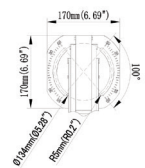

Stadium 600W 10° Datasheet

5000K 76500Lm IP66 LED Floodlight

PXSTAD610

Debugging
gunsight:
PXGUN
to be ordered
separately

RoHS

IP66

LED

600W

Dimensions	400*430*583mm
Input Power	600±3W
LED Type	Osram LED
Lumens (±5%)	76500
Efficiency	130(±5%)Lm/W
CCT	5000K
Color Rendering Index	>70
Beam Angle	10°
Input Voltage	AC100-240V
Power Frequency	50/60Hz
Power Factor	>0.92
Surge Protection	6kV line-line, 10kV line-earth
Ingress Protection	IP66 Waterproof
Lifetime	>50000h (Ta=30°C@L70)
Operating Temperature	-30°C to +50°C(-22°F to +122°F)
Luminaire Net Weight	11.5±0.3kg
Installation	Pole Mounting
Certification	CE, RoHS, SAA
Warranty	5 Years

Features & Applications

- High lumen efficacy up to 130Lm/W
- Cold forged for superior temperature management
- Available in 10° or 30° beam angles
- IP66 protection rating
- 5 years warranty