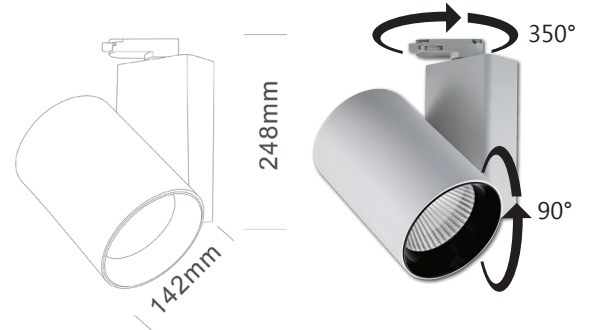

Sofia 30W CCT (White) Datasheet

2295-2439Lm LED Track Spotlight

PXSOF30WCCT

RoHS

IP20

LED

30W

Power	30±5W
Luminous Flux	2295/2347/2439Lm
Product Dimension	Ø142×248mm
Colour Temperature	2700/4000/6000K
Beam Angle	38°
Lifetime	30,000h
Protection Rating	IP20
Input Voltage	220-240V
Frequency	50-60 Hz
LED Type	COB LED
Material	Aluminium
Warranty	3 Years

Features & Applications

The COB LEDs in the Sofia 30W provide excellent colour rendering and an even light output, making it an ideal choice of fitting for commercial applications such as retail and department stores, galleries and museums.

The adjustable lighting orientation also makes the Sofia an extremely flexible option. The 30W model comes with a 3 year warranty.