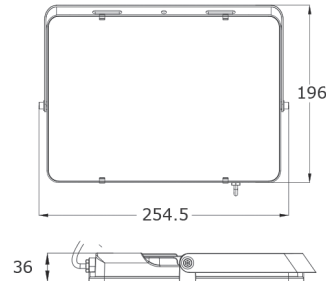

Prowler 70W 4000K Datasheet

IP65 5950Lm LED Floodlight

PXPR70WSBY

RoHS

IP65

LED

70W

| | |
|------------------------------|----------------|
| Dimensions | 254.5*196*36mm |
| Input Voltage | 230V AC 50Hz |
| Input Power | 70W |
| Power Factor | ≥0.9 |
| Beam Angle | 110° |
| Housing Material | Aluminium |
| Luminous Flux | 5950lm |
| Color Rendering Index | ≥70 |
| Life Time | 20,000h |
| CCT | 4000K |
| LEDs | SMD 2835 |
| Protection Level | IP65 |
| Net Weight | 1114.5g |
| Warranty | 2 Years |