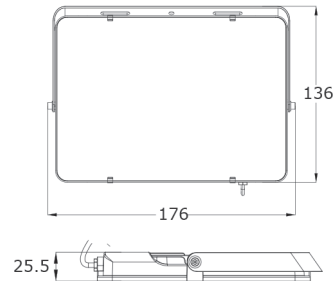

Prowler 30W 4000K Datasheet

IP65 2550Lm LED Floodlight

PXPR30WSBY

RoHS

IP65

LED

30W

Dimensions	176*136*25.5mm
Input Voltage	230V AC 50Hz
Input Power	30W
Power Factor	≥0.9
Beam Angle	110°
Housing Material	Aluminium
Luminous Flux	2550lm
Color Rendering Index	≥70
Life Time	20,000h
CCT	4000K
LEDs	SMD 2835
Protection Level	IP65
Net Weight	471g
Warranty	2 Years