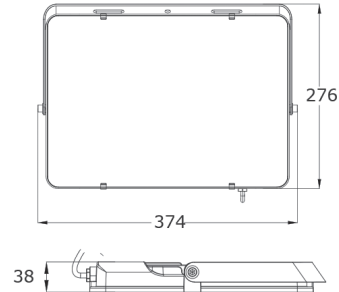

Prowler 150W 4000K Datasheet

IP65 12750Lm LED Floodlight

PXPR150WSBY

RoHS

IP65

LED

150W

Dimensions	374*276*38mm
Input Voltage	230V AC 50Hz
Input Power	150W
Power Factor	≥0.9
Beam Angle	110°
Housing Material	Aluminium
Luminous Flux	12750lm
Color Rendering Index	≥70
Life Time	20,000h
CCT	4000K
LEDs	SMD 2835
Protection Level	IP65
Net Weight	2524g
Warranty	2 Years