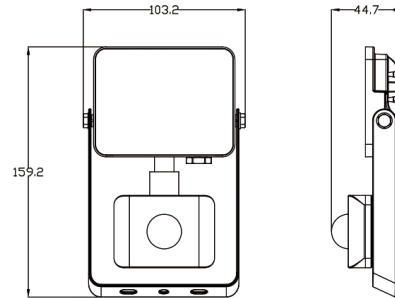

Prowler 10W PIR 4000K Datasheet

IP44 850lm LED Floodlight

PXPR10WPBY

RoHS

IP44

LED

10W

Dimensions	103.2*159.2*44.7mm
Input Voltage	220V-240V AC 50Hz
Input Power	10W
Power Factor	≥0.5
Beam Angle	110°
Housing Material	Aluminium
Luminous Flux	850lm
Color Rendering Index	≥70
Life Time	20,000h
CCT	4000K
LEDs	SMD 2835
Protection Level	IP44
Net Weight	265g
Warranty	3 Years

The adjustable bracket enables the beam to be oriented and fixed at the required angle.