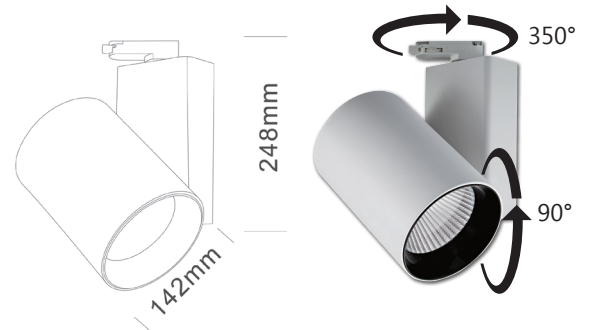

Cosmo 30W CCT (White) Datasheet

2295-2439Lm LED Track Spotlight

PXCOSWCCT

RoHS

IP20

LED

30W

Power	30±5W
Luminous Flux	2295/2347/2439Lm
Product Dimension	Ø142×248mm
Colour Temperature	2700/4000/6000K
Beam Angle	38°
Lifetime	30,000h
Protection Rating	IP20
Input Voltage	220-240V
Frequency	50-60 Hz
LED Type	COB LED
Material	Aluminium
Warranty	3 Years

Features & Applications

The COB LEDs in the Cosmo 30W provide excellent colour rendering and an even light output, making it an ideal choice of fitting for commercial applications such as retail and department stores, galleries and museums.