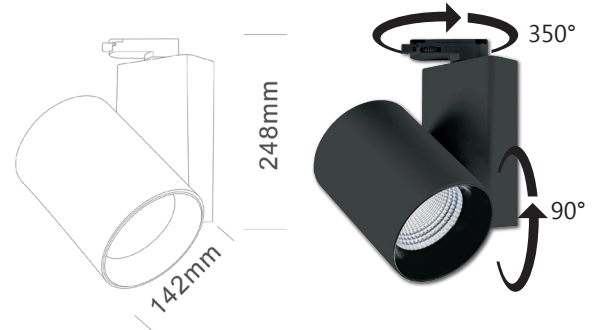

Cosmo 30W CCT (Black) Datasheet

2295-2439Lm LED Track Spotlight

PXCOSBCCT

RoHS

IP20

LED

30W

Power	30±5W
Luminous Flux	2295/2347/2439Lm
Product Dimension	Ø142×248mm
Colour Temperature	2700/4000/6000K
Beam Angle	38°
Lifetime	30,000h
Protection Rating	IP20
Input Voltage	220-240V
Frequency	50-60 Hz
LED Type	COB LED
Material	Aluminium
Warranty	3 Years

Features & Applications

The COB LEDs in the Cosmo 30W provide excellent colour rendering and an even light output, making it an ideal choice of fitting for commercial applications such as retail and department stores, galleries and museums.