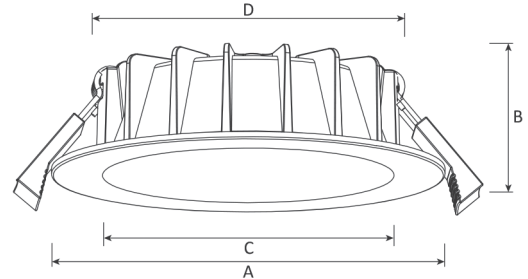

Roma II Professional 25W Datasheet

CCT 2180-2630Lm LED Downlight

PXR25WCCTP

Dimensions (mm)	A	B	C	D	Cutout (mm)
	225	34	173	185	Ø200-210

Input Rated Voltage	AC230V
Frequency	50/60Hz
Input Voltage	AC220-240V
Efficiency	≥85%
Total Load Wattage	25W±1W
Power Factor	≥0.9
Lumen Output ±5%	2180-2630lm
Beam Angle	90°
CCT	3000K/4000K/5700K
Lifespan	50000h
CRI	≥80
SDCM	5
Dimensions	Ø225*34mm
Cutout	Ø200-210mm
Finishing Colour	White RAL 9016
Material	ADC12 & PC diffuser
Operating Temp (°C)	-20°C~45°C
Storage Temp (°C)	-20°C~65°C
Driver	Philips, Tridonic
LED Type	SMD
Protection Rating	IP54
Warranty	5 Years

Features & Applications

Roma II Professional is an LED downlight with super slim design, adopting high lumen SMD LED and PC diffuser for a uniform light. The ADC12 Aluminum profile provides excellent thermal dissipation to extend the life of the LEDs.

- Super slim design.
- IP54 protection rating.
- 50,000 hour lifetime.
- Selectable colour temperature.
- 90° beam angle.
- External driver.