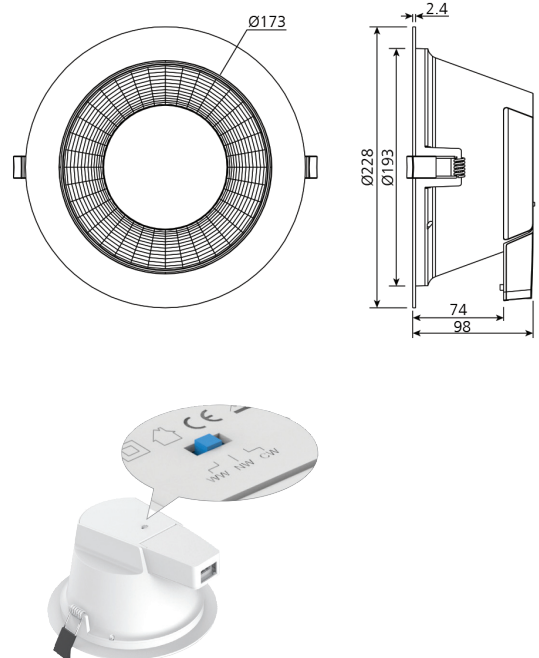

Genoa 25W CCT Datasheet

2180-2340lm Dimmable LED Downlight

PXGEN25CCT

Dimensions	Ø228*98mm
Cutout	Ø200-210mm
Wattage	25W
Power Factor	≥0.9
Beam Angle	90°
CCT	3000K/4000K/5700K
Voltage	200-240VAC 50Hz
LED	SMD
CRI	≥80
Lumens	2180(WW) / 2530(CW) / 2340(DL)
Dimmable	Triac Dimmable 8-100%
Lifetime	>50000h
Operating Temperature	-20°C~45°C
Storage Temperature	-20°C~65°C
Certification	CE, RoHS
Fitting Warranty	5 Years

Features & Applications

- Integrated SMD LED downlight with faceted reflector.
- Colour temperature selectable (WW/CW/DL).
- Easy installation with no external driver required.
- IP54 protection rating, suitable for bathrooms, kitchens.
- Triac Dimmable 8-100%.
- 50,000 hour lifetime, 5 year warranty.
- Excellent heat dissipation to extend the life of the LEDs.