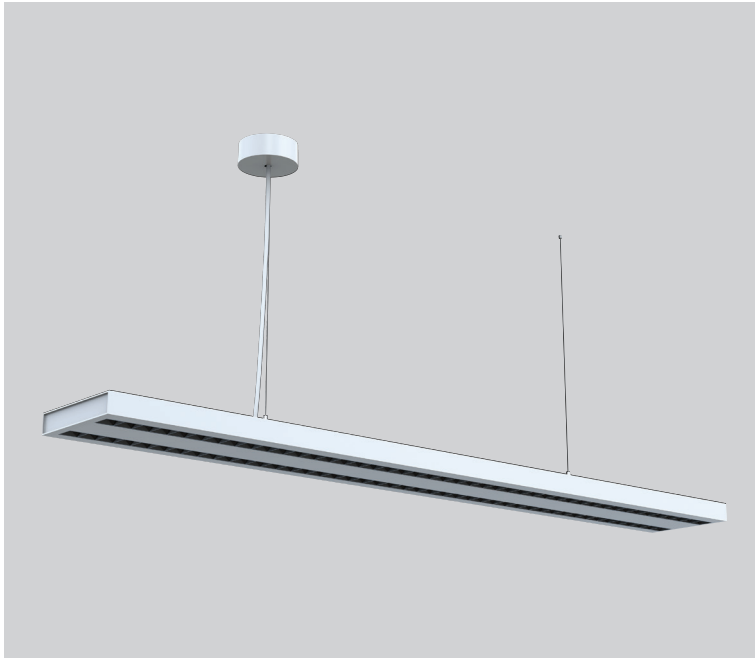

## Leo 60W Datasheet

60W Linkable LED Pendant

PXLEO60

<b>Dimensions</b>	1190*160*30mm
<b>Input Voltage</b>	AC100~270V
<b>Input Power</b>	30W Up/30W Down
<b>Power Factor</b>	≥0.9
<b>Housing Color</b>	Silver/White
<b>Luminous Flux</b>	3900lm Up/3900lm Down
<b>Color Rendering Index</b>	>80
<b>Life Time</b>	50,000H
<b>Fixture Material</b>	6063AL
<b>CCT</b>	4000K
<b>LEDs</b>	176pcs
<b>Protection Level</b>	IP 20
<b>Working Temperature</b>	-20°C~+45°C
<b>UGR</b>	<6
<b>Dimmable</b>	DALI Dimmable
<b>Luminous Efficacy</b>	130lm/W
<b>Warranty</b>	5 Years
<b>Product Code</b>	PXLEO60

### Features & Applications

Designed with elegance and simplicity in mind, the Prelux Leo 60W is ideal for a broad range of architectural spaces from commercial offices to retail stores and public buildings.

The Leo produces a highly efficient 130lm/W while the linkable design provides the added flexibility of being able to create a continuous suspended line of light.

Leo is also available in a single 50W version.