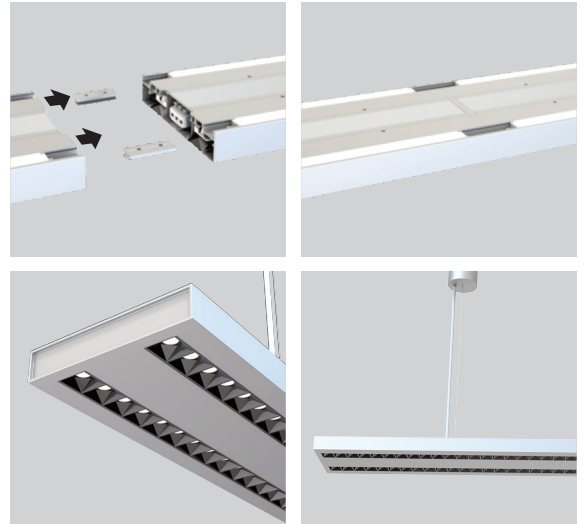

## Leo 60W Datasheet

60W Linkable LED Pendant

PXLEO60

<b>Dimensions</b>	1190*160*30mm
<b>Input Voltage</b>	AC100~270V
<b>Input Power</b>	30W Up/30W Down
<b>Power Factor</b>	≥0.9
<b>Housing Color</b>	Silver/White
<b>Luminous Flux</b>	3900lm Up/3900lm Down
<b>Color Rendering Index</b>	>80
<b>Life Time</b>	50,000H
<b>Fixture Material</b>	6063AL
<b>CCT</b>	4000K
<b>LEDs</b>	176pcs
<b>Protection Level</b>	IP 20
<b>Working Temperature</b>	-20°C~+45°C
<b>UGR</b>	<6
<b>Dimmable</b>	DALI Dimmable
<b>Luminous Efficacy</b>	130lm/W
<b>Warranty</b>	5 Years
<b>Product Code</b>	PXLEO60

### Features & Applications

Designed with elegance and simplicity in mind, the Prelux Leo 60W is ideal for a broad range of architectural spaces from commercial offices to retail stores and public buildings.

The Leo produces a highly efficient 130lm/W while the linkable design provides the added flexibility of being able to create a continuous suspended line of light.

Leo is also available in a single 50W version.