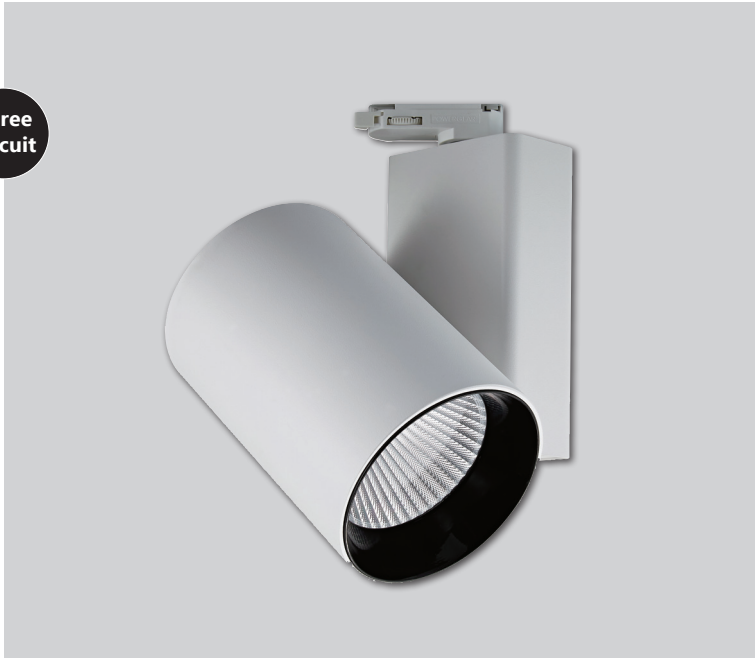

## Cosmo 50W LED Datasheet

4000K 4500Lm LED Track Spotlight

PXCOS50W4

Three  
Circuit

RoHS

IP20

LED

50W

<b>Power</b>	50±5W
<b>Luminous Flux</b>	4500Lm
<b>Product Dimension</b>	Ø168×278mm
<b>Colour Temperature</b>	4000K
<b>Beam Angle</b>	36°
<b>Lifetime</b>	50,000h
<b>Protection Rating</b>	IP20
<b>Input Voltage</b>	220-240V
<b>Frequency</b>	50-60 Hz
<b>LED Type</b>	COB LED
<b>Material</b>	Aluminium
<b>Warranty</b>	5 Years

### Features & Applications

The COB LEDs in the Cosmo 50W provide excellent colour rendering and an even light output, making it an ideal choice of fitting for commercial applications such as retail and department stores, galleries and museums.