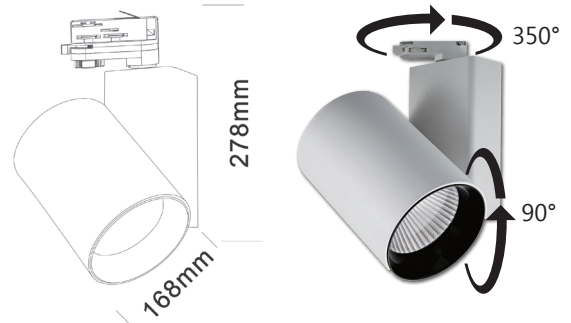

## Cosmo 50W LED Datasheet

4000K 4500Lm LED Track Spotlight

PXCOS50W4

Three  
Circuit

RoHS

IP20

LED

50W

<b>Power</b>	50±5W
<b>Luminous Flux</b>	4500Lm
<b>Product Dimension</b>	Ø168×278mm
<b>Colour Temperature</b>	4000K
<b>Beam Angle</b>	36°
<b>Lifetime</b>	50,000h
<b>Protection Rating</b>	IP20
<b>Input Voltage</b>	220-240V
<b>Frequency</b>	50-60 Hz
<b>LED Type</b>	COB LED
<b>Material</b>	Aluminium
<b>Warranty</b>	5 Years

### Features & Applications

The COB LEDs in the Cosmo 50W provide excellent colour rendering and an even light output, making it an ideal choice of fitting for commercial applications such as retail and department stores, galleries and museums.