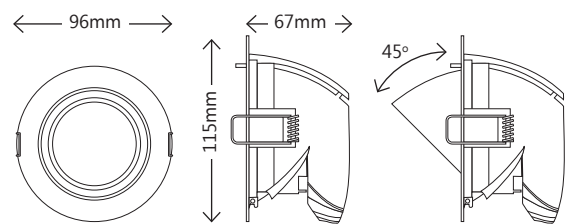

## Pluto Mini 13W 4000K Datasheet

Adjustable LED Downlight

PXPLU13WM4K

<b>Dimensions</b>	Ø96*115*67mm
<b>Input Voltage</b>	AC200-240V 50Hz
<b>Input Power</b>	13W
<b>Power Factor</b>	≥0.9
<b>Beam Angle</b>	60°
<b>Housing Color</b>	White
<b>Luminous Flux</b>	890lm
<b>Color Rendering Index</b>	≥80
<b>Life Time</b>	40,000h
<b>CCT</b>	4000K
<b>LEDs</b>	CREE COB
<b>Protection Level</b>	IP20
<b>Working Temperature</b>	-20°C~+45°C
<b>Dimmable</b>	No
<b>Efficiency</b>	≥78%
<b>Warranty</b>	3 Years

### Features & Applications

- The Pluto Mini adjustable LED downlight comes with CREE COB LEDs for excellent colour rendition.
- The die-cast aluminium heat sink provides excellent thermal dissipation.
- The fitting is tiltable 45° making it an ideal option for retail stores and commercial premises.