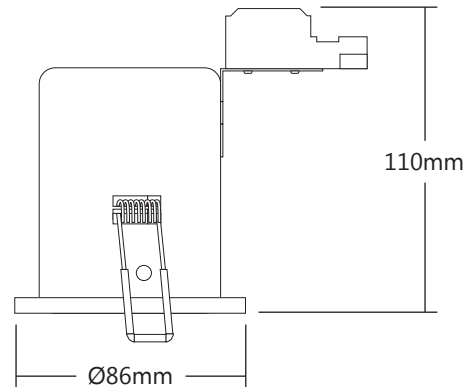

## Flame 01 Chrome Datasheet

IP44 Fixed GU10 Fire Rated Downlight

PXFLAME01C

RoHS

IP44

GU10

<b>Dimensions</b>	Ø86 x 110mm
<b>Cutout</b>	Ø72mm
<b>Lamp Type</b>	GU10 (to be ordered separately)
<b>Lamp Compatibility</b>	LED GU10 or Halogen GU10
<b>Trim Type</b>	Fixed
<b>Trim Colour</b>	Chrome
<b>Trim Material</b>	Aluminium Alloy
<b>Body Material</b>	Steel
<b>Insulation</b>	Fibre Based
<b>Coverable</b>	Yes
<b>Fire Rated</b>	30/60/90 Mins
<b>Certification</b>	CE, RoHS
<b>Fitting Warranty</b>	3 Years

### Features & Applications

Flame 01 is a fixed trim downlight designed for use with LED or Halogen GU10 lamps (to be ordered separately).

Fire rated up to 90 minutes, the Flame is designed with a sleek contemporary finish that will look impressive in any space, whether it be domestic or commercial.

The fitting is coverable and comes with a fibre based insulation.