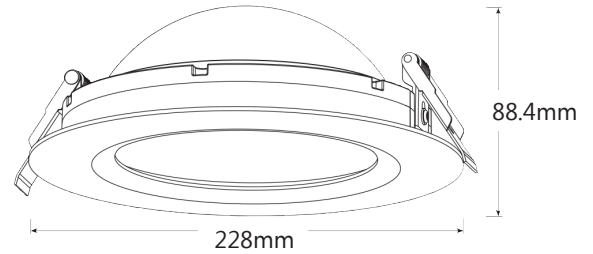

PRELUX

Dome 20W Datasheet

3000K 1300lm LED Downlight

PXDOME203D

RoHS

IP20

LED

Dimensions	Ø228*88.4mm
Cutout	Ø200-210mm
Wattage	20W
Beam Angle	120°
CCT	3000K
Voltage	200-240VAC
LED	SMD
CRI	80
Lumens	1300
Dimmable	Triac Dimmable 8-100%
Lifetime	>50000h
Certification	CE, RoHS
Fitting Warranty	3 Years

Features & Applications

The indirect light design of the Dome makes it a notable complement to the expansive Prelux downlight range. Available in 10W or 20W, 3000K or 4000K the Dome provides a soft and even indirect illumination by reflecting the light back from the hemispheric ceiling of the fitting.

- Indirect Light Design
- SMD LED Chip
- CRI 80
- 120° Beam Angle
- Triac Dimmable 8-100%
- Isolated Driver Solution
- No UV/IR Light