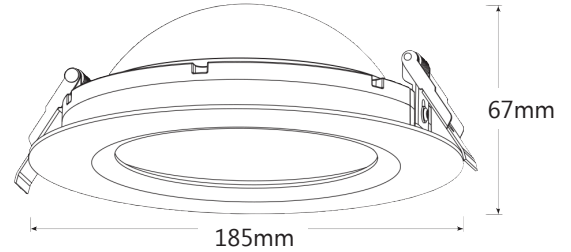

PRELUX

Dome 10W Datasheet

4000K 650lm LED Downlight

PXDOME104D

RoHS

IP20

LED

Dimensions	Ø185*67mm
Cutout	Ø160-170mm
Wattage	10W
Beam Angle	120°
CCT	4000K
Voltage	200-240VAC
LED	SMD
CRI	80
Lumens	650
Dimmable	Triac Dimmable 8-100%
Lifetime	>50000h
Certification	CE, RoHS
Fitting Warranty	3 Years

Features & Applications

The indirect light design of the Dome makes it a notable complement to the expansive Prelux downlight range. Available in 10W or 20W, 3000K or 4000K the Dome provides a soft and even indirect illumination by reflecting the light back from the hemispheric ceiling of the fitting.

- Indirect Light Design
- SMD LED Chip
- CRI 80
- 120° Beam Angle
- Triac Dimmable 8-100%
- Isolated Driver Solution
- No UV/IR Light