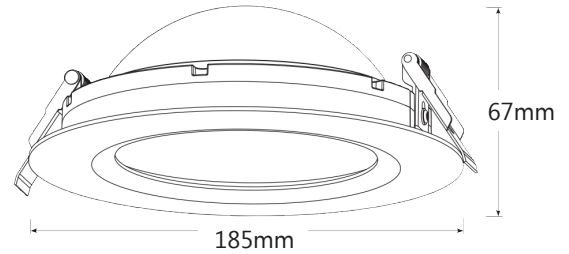

PRELUX

Dome 10W Datasheet

3000K 600lm LED Downlight

PXDOME103D

RoHS

IP20

LED

Dimensions	Ø185*67mm
Cutout	Ø160-170mm
Wattage	10W
Beam Angle	120°
CCT	3000K
Voltage	200-240VAC
LED	SMD
CRI	80
Lumens	600
Dimmable	Triac Dimmable 8-100%
Lifetime	>50000h
Certification	CE, RoHS
Fitting Warranty	3 Years

Features & Applications

The indirect light design of the Dome makes it a notable complement to the expansive Prelux downlight range. Available in 10W or 20W, 3000K or 4000K the Dome provides a soft and even indirect illumination by reflecting the light back from the hemispheric ceiling of the fitting.

- Indirect Light Design
- SMD LED Chip
- CRI 80
- 120° Beam Angle
- Triac Dimmable 8-100%
- Isolated Driver Solution
- No UV/IR Light