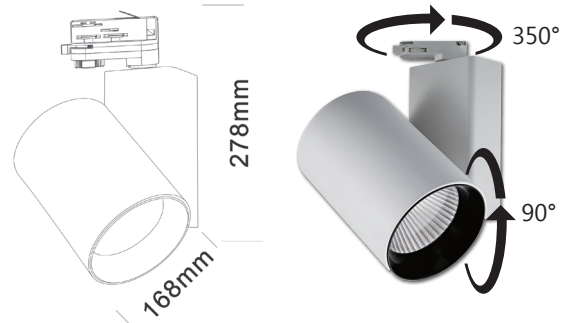

Cosmo 50W LED Datasheet

3000K 4200Lm LED Track Spotlight

PXCOS50W3

Three
Circuit

RoHS

IP20

LED

50W

Power	50±5W
Luminous Flux	4200Lm
Product Dimension	Ø168×278mm
Colour Temperature	3000K
Beam Angle	36°
Lifetime	50,000h
Protection Rating	IP20
Input Voltage	220-240V
Frequency	50-60 Hz
LED Type	COB LED
Material	Aluminium
Warranty	5 Years

Features & Applications

The COB LEDs in the Cosmo 50W provide excellent colour rendering and an even light output, making it an ideal choice of fitting for commercial applications such as retail and department stores, galleries and museums.