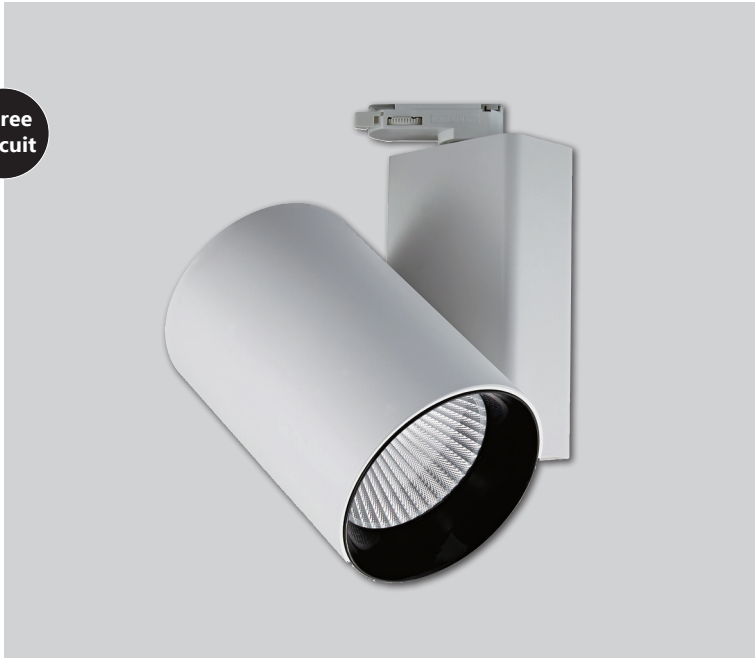

Cosmo 50W LED Datasheet

3000K 4200Lm LED Track Spotlight

PXCOS50W3

Three
Circuit

RoHS

IP20

LED

50W

Power	50±5W
Luminous Flux	4200Lm
Product Dimension	Ø168×278mm
Colour Temperature	3000K
Beam Angle	36°
Lifetime	50,000h
Protection Rating	IP20
Input Voltage	220-240V
Frequency	50-60 Hz
LED Type	COB LED
Material	Aluminium
Warranty	5 Years

Features & Applications

The COB LEDs in the Cosmo 50W provide excellent colour rendering and an even light output, making it an ideal choice of fitting for commercial applications such as retail and department stores, galleries and museums.