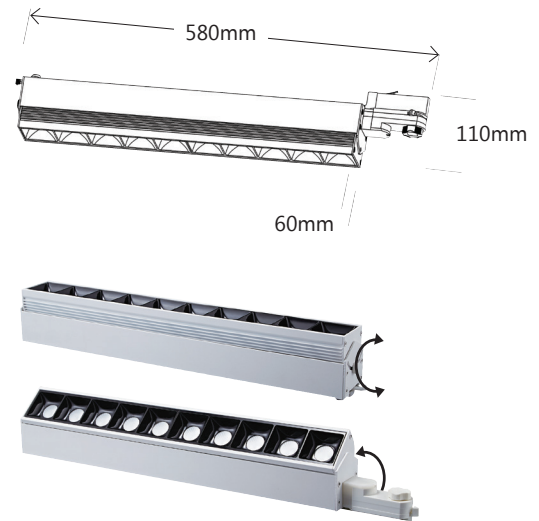

## Alina 50W 4000K Datasheet

4000Lm LED Linear Track Light (White)

PXALS4KW

RoHS

IP20

LED

50W

<b>Dimensions</b>	580*60*110mm
<b>Input Power</b>	50W (±3%)
<b>LED Type</b>	COB
<b>Lumens (±5%)</b>	4000
<b>CCT</b>	4000K (±150)
<b>Input Voltage</b>	180-240V 50/60Hz
<b>Power Factor</b>	0.95
<b>Efficacy</b>	80Lm/W
<b>Beam Angle</b>	45°
<b>Colour Rendering Index</b>	Ra ≥80
<b>Lifetime</b>	50,000h
<b>Mounting Options</b>	3-Circuit Track
<b>IP Rating</b>	IP20
<b>Certification</b>	CE, RoHS
<b>Warranty</b>	3 Years

### Features & Applications

With the ability to rotate in both directions, the Alina adds a fresh new dimension to the Prelux track mounted range, especially when used in conjunction with an accompanying spotlight from the existing range.