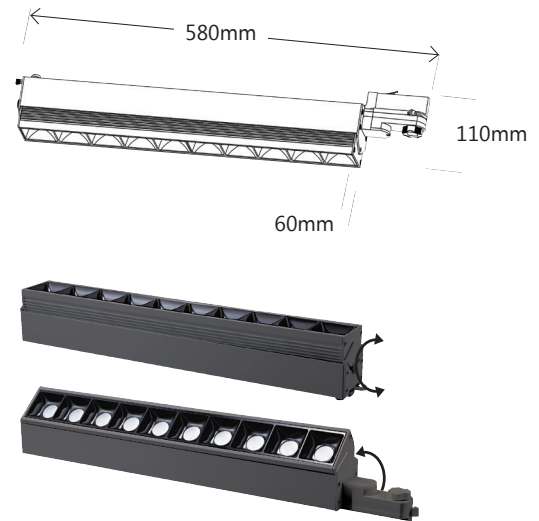

Alina 50W 4000K Datasheet

4000Lm LED Linear Track Light (Black)

PXALS4KB

RoHS

IP20

LED

50W

Dimensions	580*60*110mm
Input Power	50W ($\pm 3\%$)
LED Type	COB
Lumens ($\pm 5\%$)	4000
CCT	4000K (± 150)
Input Voltage	180-240V 50/60Hz
Power Factor	0.95
Efficacy	80Lm/W
Beam Angle	45°
Colour Rendering Index	Ra ≥ 80
Lifetime	50,000h
Mounting Options	3-Circuit Track
IP Rating	IP20
Certification	CE, RoHS
Warranty	3 Years

Features & Applications

With the ability to rotate in both directions, the Alina adds a fresh new dimension to the Prelux track mounted range, especially when used in conjunction with an accompanying spotlight from the existing range.