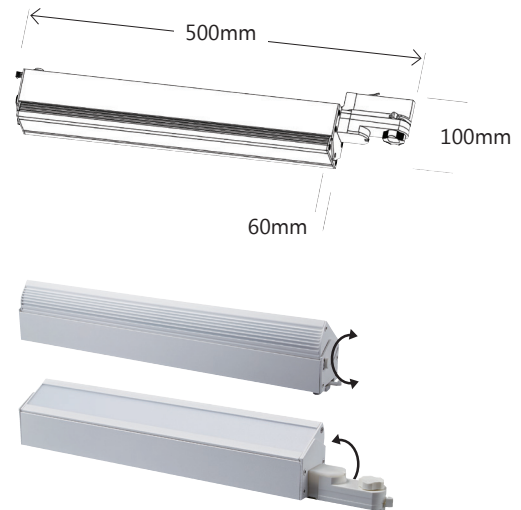

Alina 40W 4000K Datasheet

3600Lm LED Linear Track Light (White)

PXALN4KW

RoHS

IP20

LED

40W

Dimensions	500*60*100mm
Input Power	40W (±3%)
LED Type	SMD
Lumens (±5%)	3600
CCT	4000K (±150)
Input Voltage	180-240V 50/60Hz
Power Factor	0.95
Efficacy	90Lm/W
Beam Angle	100°
Colour Rendering Index	Ra ≥80
Lifetime	50,000h
Mounting Options	3-Circuit Track
IP Rating	IP20
Certification	CE, RoHS
Warranty	3 Years

Features & Applications

With the ability to rotate in both directions, the Alina adds a fresh new dimension to the Prelux track mounted range, especially when used in conjunction with an accompanying spotlight from the existing range.