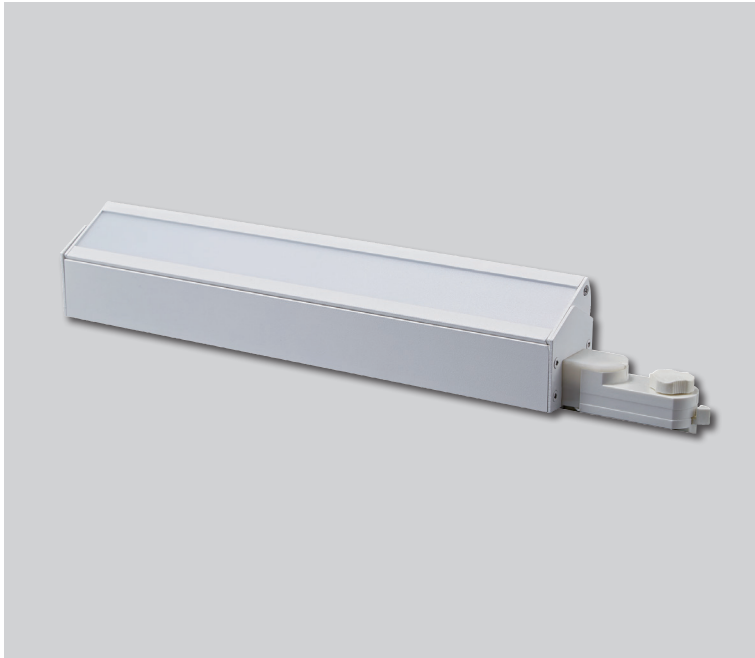

Alina 40W 4000K Datasheet

3600Lm LED Linear Track Light (White)

PXALN4KW

RoHS

IP20

LED

40W

Dimensions	500*60*100mm
Input Power	40W (±3%)
LED Type	SMD
Lumens (±5%)	3600
CCT	4000K (±150)
Input Voltage	180-240V 50/60Hz
Power Factor	0.95
Efficacy	90Lm/W
Beam Angle	100°
Colour Rendering Index	Ra ≥80
Lifetime	50,000h
Mounting Options	3-Circuit Track
IP Rating	IP20
Certification	CE, RoHS
Warranty	3 Years

Features & Applications

With the ability to rotate in both directions, the Alina adds a fresh new dimension to the Prelux track mounted range, especially when used in conjunction with an accompanying spotlight from the existing range.