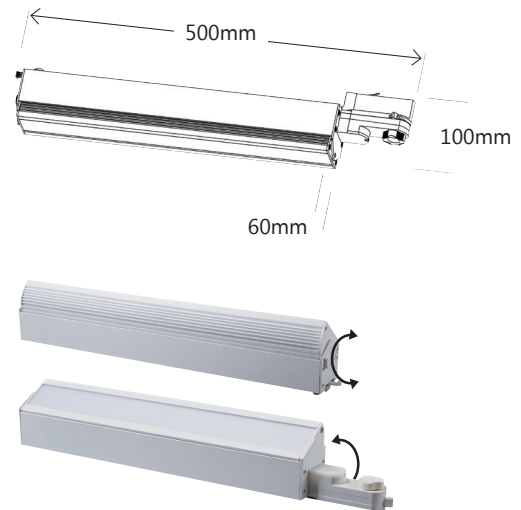

Alina 40W 3000K Datasheet

3400Lm LED Linear Track Light (White)

PXALN3KW

RoHS

IP20

LED

40W

Dimensions	500*60*100mm
Input Power	40W ($\pm 3\%$)
LED Type	SMD
Lumens ($\pm 5\%$)	3400
CCT	3000K (± 150)
Input Voltage	180-240V 50/60Hz
Power Factor	0.95
Efficacy	85Lm/W
Beam Angle	100°
Colour Rendering Index	Ra ≥ 80
Lifetime	50,000h
Mounting Options	3-Circuit Track
IP Rating	IP20
Certification	CE, RoHS
Warranty	3 Years

Features & Applications

With the ability to rotate in both directions, the Alina adds a fresh new dimension to the Prelux track mounted range, especially when used in conjunction with an accompanying spotlight from the existing range.