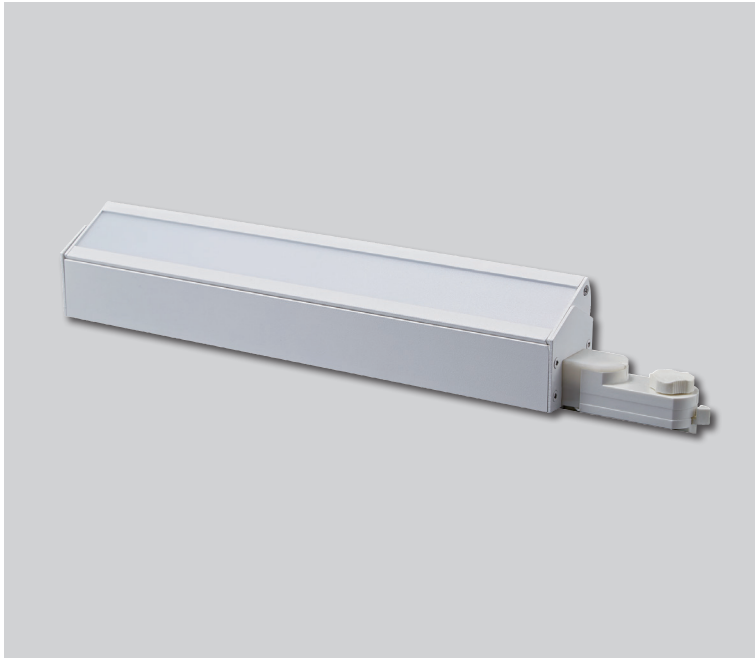

Alina 40W 3000K Datasheet

3400Lm LED Linear Track Light (White)

PXALN3KW

RoHS

IP20

LED

40W

Dimensions	500*60*100mm
Input Power	40W ($\pm 3\%$)
LED Type	SMD
Lumens ($\pm 5\%$)	3400
CCT	3000K (± 150)
Input Voltage	180-240V 50/60Hz
Power Factor	0.95
Efficacy	85Lm/W
Beam Angle	100°
Colour Rendering Index	Ra ≥ 80
Lifetime	50,000h
Mounting Options	3-Circuit Track
IP Rating	IP20
Certification	CE, RoHS
Warranty	3 Years

Features & Applications

With the ability to rotate in both directions, the Alina adds a fresh new dimension to the Prelux track mounted range, especially when used in conjunction with an accompanying spotlight from the existing range.