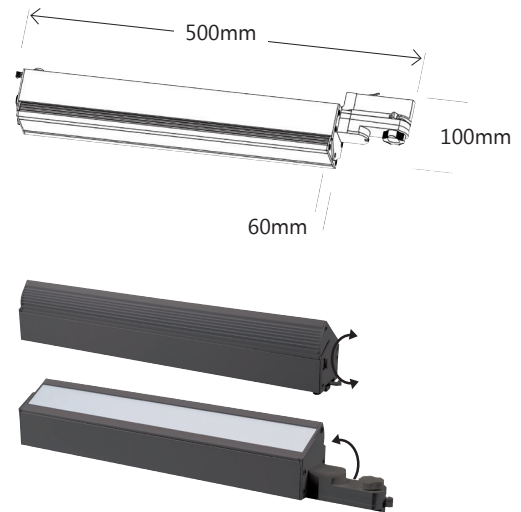

Alina 40W 3000K Datasheet

3400Lm LED Linear Track Light (Black)

PXALN3KB

RoHS

IP20

LED

40W

Dimensions	500*60*100mm
Input Power	40W (±3%)
LED Type	SMD
Lumens (±5%)	3400
CCT	3000K (±150)
Input Voltage	180-240V 50/60Hz
Power Factor	0.95
Efficacy	85Lm/W
Beam Angle	100°
Colour Rendering Index	Ra ≥80
Lifetime	50,000h
Mounting Options	3-Circuit Track
IP Rating	IP20
Certification	CE, RoHS
Warranty	3 Years

Features & Applications

With the ability to rotate in both directions, the Alina adds a fresh new dimension to the Prelux track mounted range, especially when used in conjunction with an accompanying spotlight from the existing range.