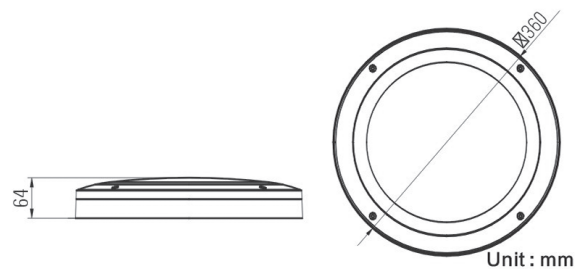

## Venus 18W Round Datasheet

Emergency 4200K 1300lm Bulkhead (Grey)

PXVEN01GE

18W

IP65

LED

3-4h  
@2-3W

Lithium  
Battery

<b>Emergency Function</b>	3-4 Hours at 2-3W
<b>Emergency Type</b>	Maintained
<b>Voltage/Frequency</b>	100-240V 50/60Hz
<b>Input Power</b>	18W
<b>Battery Type</b>	Lithium-Ion
<b>Material</b>	Die Cast Aluminium
<b>Dimensions (mm)</b>	360*360*64
<b>Luminous Flux</b>	1300lm
<b>Color Rendering Index</b>	>80
<b>CCT</b>	4200K
<b>LEDs</b>	168pcs SMD
<b>Protection Level</b>	IP65
<b>Housing Colour</b>	Grey
<b>Certification</b>	CE
<b>Warranty</b>	3 Years
<b>Product Code</b>	PXVEN01GE

### Features & Applications

The Prelux Venus 18W emergency round bulkhead is a sturdy and reliable LED fitting that provides 1300 lumens at 4200K. In emergency mode the Venus will provide 3-4 hours at 2-3W.

The IP65 protection rating and tough die-cast aluminium body material makes the Venus an ideal emergency fitting for both indoor and outdoor spaces.

Prelux Venus fittings are also available in standard version.