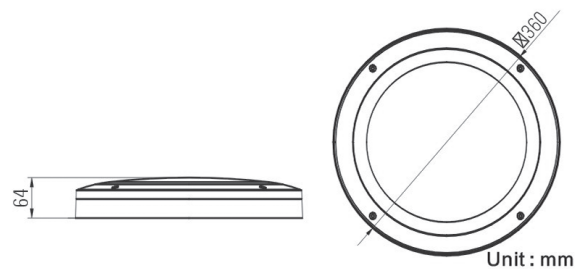

## Venus 18W Round Datasheet

Emergency 4200K 1300lm Bulkhead (Black)

PXVEN01BE

18W

IP65

LED

3-4h  
@2-3W

Lithium  
Battery

<b>Emergency Function</b>	3-4 Hours at 2-3W
<b>Emergency Type</b>	Maintained
<b>Voltage/Frequency</b>	100-240V 50/60Hz
<b>Input Power</b>	18W
<b>Battery Type</b>	Lithium-Ion
<b>Material</b>	Die Cast Aluminium
<b>Dimensions (mm)</b>	360*360*64
<b>Luminous Flux</b>	1300lm
<b>Color Rendering Index</b>	>80
<b>CCT</b>	4200K
<b>LEDs</b>	168pcs SMD
<b>Protection Level</b>	IP65
<b>Housing Colour</b>	Black
<b>Certification</b>	CE
<b>Warranty</b>	3 Years
<b>Product Code</b>	PXVEN01BE

### Features & Applications

The Prelux Venus 18W emergency round bulkhead is a sturdy and reliable LED fitting that provides 1300 lumens at 4200K. In emergency mode the Venus will provide 3-4 hours at 2-3W.

The IP65 protection rating and tough die-cast aluminium body material makes the Venus an ideal emergency fitting for both indoor and outdoor spaces.

Prelux Venus fittings are also available in standard version.