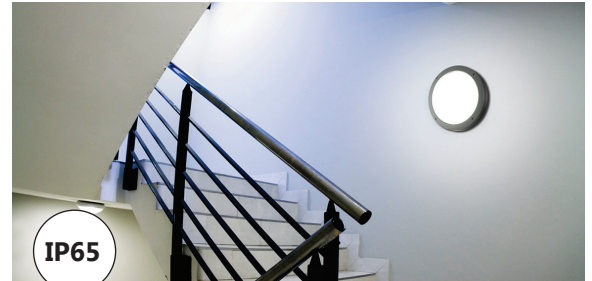

## Venus 18W Round Datasheet

Emergency 4200K 1300lm Bulkhead (Black)

PXVEN01BE

18W

IP65

LED

3-4h  
@2-3W

Lithium  
Battery

<b>Emergency Function</b>	3-4 Hours at 2-3W
<b>Emergency Type</b>	Maintained
<b>Voltage/Frequency</b>	100-240V 50/60Hz
<b>Input Power</b>	18W
<b>Battery Type</b>	Lithium-Ion
<b>Material</b>	Die Cast Aluminium
<b>Dimensions (mm)</b>	360*360*64
<b>Luminous Flux</b>	1300lm
<b>Color Rendering Index</b>	>80
<b>CCT</b>	4200K
<b>LEDs</b>	168pcs SMD
<b>Protection Level</b>	IP65
<b>Housing Colour</b>	Black
<b>Certification</b>	CE
<b>Warranty</b>	3 Years
<b>Product Code</b>	PXVEN01BE

### Features & Applications

The Prelux Venus 18W emergency round bulkhead is a sturdy and reliable LED fitting that provides 1300 lumens at 4200K. In emergency mode the Venus will provide 3-4 hours at 2-3W.

The IP65 protection rating and tough die-cast aluminium body material makes the Venus an ideal emergency fitting for both indoor and outdoor spaces.

Prelux Venus fittings are also available in standard version.