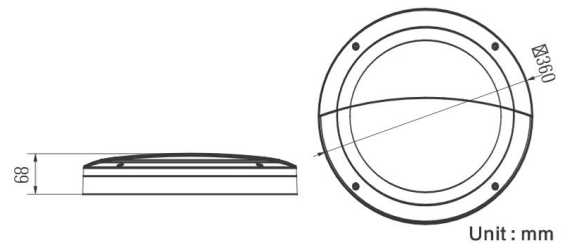

Venus 18W Eyelid Datasheet

Standard 4200K 800lm Bulkhead (Grey)

PXVEN02G

18W

IP65

LED

Voltage/Frequency	100-240V 50/60Hz
Input Power	18W
Battery Type	N/A
Material	Die Cast Aluminium
Dimensions (mm)	360*360*68
Luminous Flux	800lm
Color Rendering Index	>80
CCT	4200K
LEDs	104pcs SMD
Protection Level	IP65
Housing Colour	Grey
Certification	CE
Warranty	3 Years
Product Code	PXVEN02G

Features & Applications

The Prelux Venus 18W standard eyelid bulkhead is a sturdy and reliable LED fitting that provides 800 lumens at 4200K. The IP65 protection rating and tough die-cast aluminium body material makes the Venus an ideal fitting for both indoor and outdoor spaces.