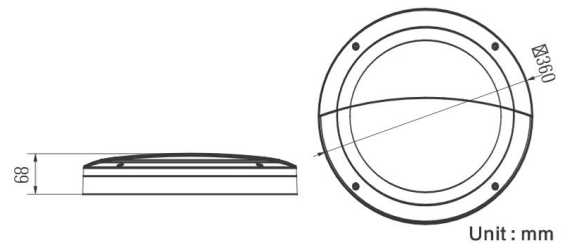

## Venus 18W Eyelid Datasheet

Standard 4200K 800lm Bulkhead (Black)

PXVEN02B

18W

IP65

LED

<b>Voltage/Frequency</b>	100-240V 50/60Hz
<b>Input Power</b>	18W
<b>Battery Type</b>	N/A
<b>Material</b>	Die Cast Aluminium
<b>Dimensions (mm)</b>	360*360*68
<b>Luminous Flux</b>	800lm
<b>Color Rendering Index</b>	>80
<b>CCT</b>	4200K
<b>LEDs</b>	104pcs SMD
<b>Protection Level</b>	IP65
<b>Housing Colour</b>	Black
<b>Certification</b>	CE
<b>Warranty</b>	3 Years
<b>Product Code</b>	PXVEN02B

### Features & Applications

The Prelux Venus 18W standard eyelid bulkhead is a sturdy and reliable LED fitting that provides 800 lumens at 4200K. The IP65 protection rating and tough die-cast aluminium body material makes the Venus an ideal fitting for both indoor and outdoor spaces.