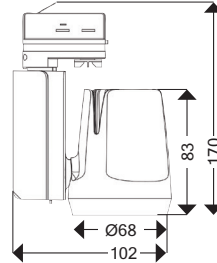

Nico Dim White 15W Datasheet

3000K 1350Lm LED Track Spotlight

PX15WH3K

Beam Angle

Input Rated Voltage	AC230V
Frequency	50Hz
Input Voltage	AC220-240V
Efficiency	≥85%
Total Load Wattage	15W±1W
Power Factor	≥0.9
Lumen Output ±5%	1350lm
Beam Angle	24°
CCT	3000K
Lifespan	50000h
CRI	≥80
Dimensions	L102*W68*H170mm
Rated Input Current	≤0.1A
Full Load Output Voltage	DC25-42V
Rated Output Current	350mA
Output Current Range	350mA±5%
Power Tolerance	±5%
Current Output Tolerance	±5%
Short Circuit Protection	PASS
Over Voltage Protection	PASS
Over Temperature Protection	PASS
THD	≤18%
Withstand Voltage	AC1500V