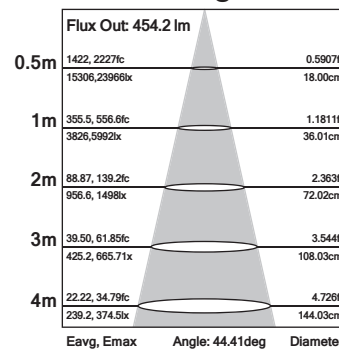

Nico Dim White 15W Datasheet

3000K 1350Lm LED Track Spotlight

PX15WH3K

Beam Angle

Input Rated Voltage	AC230V
Frequency	50Hz
Input Voltage	AC220-240V
Efficiency	≥85%
Total Load Wattage	15W±1W
Power Factor	≥0.9
Lumen Output ±5%	1350lm
Beam Angle	24°
CCT	3000K
Lifespan	50000h
CRI	≥80
Dimensions	L102*W68*H170mm
Rated Input Current	≤0.1A
Full Load Output Voltage	DC25-42V
Rated Output Current	350mA
Output Current Range	350mA±5%
Power Tolerance	±5%
Current Output Tolerance	±5%
Short Circuit Protection	PASS
Over Voltage Protection	PASS
Over Temperature Protection	PASS
THD	≤18%
Withstand Voltage	AC1500V

- Environment friendly, without Mercury or other hazardous substances
- Up to 70% energy saving compared to standard CFL
- Adjustable 360° degrees horizontally, 180° degrees vertically
- Long lifetime of 50,000 hours
- 24° beam angle
- CCT: 3000K
- No UV/IR light