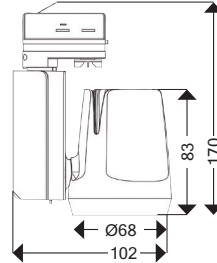

Nico Dim Black 15W Datasheet

4000K 1470Lm LED Track Spotlight

PX15BL4K

Beam Angle

Input Rated Voltage	AC230V
Frequency	50Hz
Input Voltage	AC220-240V
Efficiency	≥85%
Total Load Wattage	15W±1W
Power Factor	≥0.9
Lumen Output ±5%	1470lm
Beam Angle	24°
CCT	4000K
Lifespan	50000h
CRI	≥80
Dimensions	L102*W68*H170mm
Rated Input Current	≤0.1A
Full Load Output Voltage	DC25-42V
Rated Output Current	350mA
Output Current Range	350mA±5%
Power Tolerance	±5%
Current Output Tolerance	±5%
Short Circuit Protection	PASS
Over Voltage Protection	PASS
Over Temperature Protection	PASS
THD	≤18%
Withstand Voltage	AC1500V