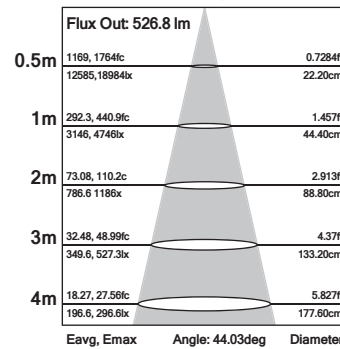

Nico Dim Black 15W Datasheet

4000K 1470Lm LED Track Spotlight

PX15BL4K

Beam Angle

Input Rated Voltage	AC230V
Frequency	50Hz
Input Voltage	AC220-240V
Efficiency	≥85%
Total Load Wattage	15W±1W
Power Factor	≥0.9
Lumen Output ±5%	1470lm
Beam Angle	24°
CCT	4000K
Lifespan	50000h
CRI	≥80
Dimensions	L102*W68*H170mm
Rated Input Current	≤0.1A
Full Load Output Voltage	DC25-42V
Rated Output Current	350mA
Output Current Range	350mA±5%
Power Tolerance	±5%
Current Output Tolerance	±5%
Short Circuit Protection	PASS
Over Voltage Protection	PASS
Over Temperature Protection	PASS
THD	≤18%
Withstand Voltage	AC1500V

- Environment friendly, without Mercury or other hazardous substances
- Up to 70% energy saving compared to standard CFL
- Adjustable 360° degrees horizontally, 180° degrees vertically
- Long lifetime of 50,000 hours
- 24° beam angle
- CCT: 4000K
- No UV/IR light