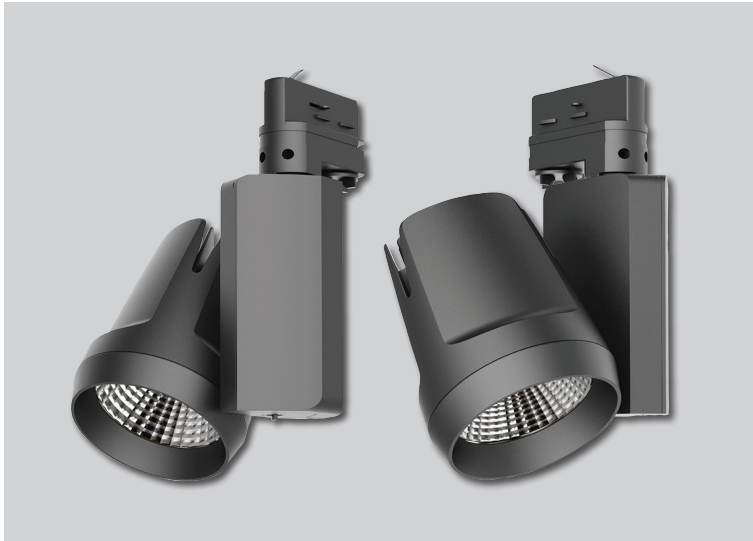

Nico Dim Black 15W Datasheet

4000K 1470Lm LED Track Spotlight

PX15BL4K

Beam Angle

Input Rated Voltage	AC230V
Frequency	50Hz
Input Voltage	AC220-240V
Efficiency	≥85%
Total Load Wattage	15W±1W
Power Factor	≥0.9
Lumen Output ±5%	1470lm
Beam Angle	24°
CCT	4000K
Lifespan	50000h
CRI	≥80
Dimensions	L102*W68*H170mm
Rated Input Current	≤0.1A
Full Load Output Voltage	DC25-42V
Rated Output Current	350mA
Output Current Range	350mA±5%
Power Tolerance	±5%
Current Output Tolerance	±5%
Short Circuit Protection	PASS
Over Voltage Protection	PASS
Over Temperature Protection	PASS
THD	≤18%
Withstand Voltage	AC1500V

Features & Applications

Nico 15W adjustable adopts CREE LEDs with excellent color rendering index to increase the color fidelity of the target illuminated object and provide an even light output without glare or dark spots. Nico 15W adjusts 360° degrees horizontally and 180° vertically.

- Environment friendly, without Mercury or other hazardous substances
- Up to 70% energy saving compared to standard CFL
- Adjustable 360° degrees horizontally, 180° degrees vertically
- Long lifetime of 50,000 hours
- 24° beam angle
- CCT: 4000K
- No UV/IR light