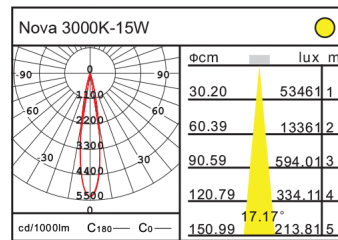

Nova 15W Black Datasheet

Beam Angle Adjustable LED Track Spotlight

PXNOVAB

Dimensions	266.5*92.5* Ø75mm
Input Voltage	AC220~240V/50-60Hz
Input Power	15W
Power Factor	≥0.9
Beam Angle	15°~90°
Housing Color	Black
Luminous Flux	1130lm
Color Rendering Index	90+
Life Time	50,000h
CCT	3000K
LEDs	CREE COB
Protection Level	IP20
Working Temperature	-20°C~+45°C
Dimmable	On-Board 1-10V
Luminous Efficacy	>80lm/W
Installation	4 Pin, surface mounted
Warranty	3 Years

Features & Applications

- CREE COB LEDs for excellent colour rendition.
- Provides superior accent lighting for museums, exhibitions, art galleries, retail stores and showrooms.
- Beam angle can be fixed between 15°- 90° by adjusting the focal length while the beautiful sleek design includes built-in driver.
- Track head rotates 355° horizontally and 90° vertically.
- On-board dimming.
- Produces a highly efficient >80lm/W.
- Long 50,000h lifetime.
- High CRI 90+