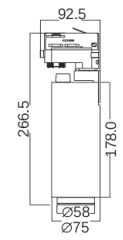

Nova 15W Black Datasheet

Beam Angle Adjustable LED Track Spotlight

PXNOVAB

Dimensions	266.5*92.5* Ø75mm
Input Voltage	AC220~240V/50-60Hz
Input Power	15W
Power Factor	≥0.9
Beam Angle	15°~90°
Housing Color	Black
Luminous Flux	1130lm
Color Rendering Index	90+
Life Time	50,000h
CCT	3000K
LEDs	CREE COB
Protection Level	IP20
Working Temperature	-20°C~+45°C
Dimmable	On-Board 1-10V
Luminous Efficacy	>80lm/W
Installation	4 Pin, surface mounted
Warranty	3 Years

Features & Applications

- CREE COB LEDs for excellent colour rendition.
- Provides superior accent lighting for museums, exhibitions, art galleries, retail stores and showrooms.
- Beam angle can be fixed between 15°- 90° by adjusting the focal length while the beautiful sleek design includes built-in driver.
- Track head rotates 355° horizontally and 90° vertically.
- On-board dimming.
- Produces a highly efficient >80lm/W.
- Long 50,000h lifetime.
- High CRI 90+