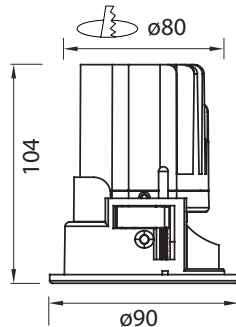

Interchangeable Bezels & Reflectors

(to be ordered separately)

Prelux Bari offers a new level of flexibility with a single adjustable LED fitting providing a choice of eight possible finishes. The selection of bezels and reflectors available offer a very different option for each possible finish.*

The Bari also rotates 30 degrees to provide further flexibility in terms of adjustable lighting orientation.

Installing the Prelux Bari is a breeze with the strong magnetic bezels simply attaching themselves to the fitting, saving you time and effort.

*Bezels and reflectors are to be ordered separately