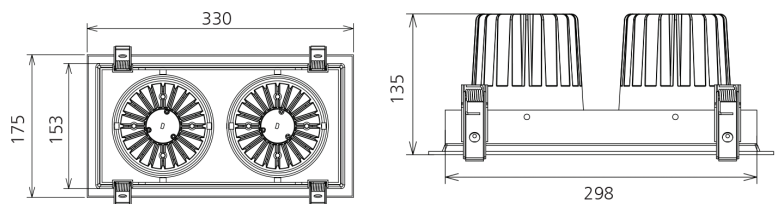

VERONA 60W Adjustable Downlight

3000K 3900lm

PRELUX LED PRODUCTS

Product Code: PXVER60W3K

Technical Specifications

Model	Voltage	Power	Power Factor	Lumen (±5%)	Beam Angle	CCT	Lifespan	CRI	Dimensions
60W	AC100-240V	60W	≥0.9	3900	60°	3000K	40000h	≥80	L330*W175*H135mm cutout L310*W160mm

Fixture Compatibility

Rated Wattage	60W
Electrical Classification	II
Ingress Protection	IP20
Operating Temperature	-20°C~45°C
Operating Humidity	0~90%
Storage Temperature	-20°C~65°C

Beam Angle

The Verona 60W rectangular LED recessed light is uniquely designed with a COB high power LED chip. A highly efficient reflector with COB LED provides high lumen output and wide beam angle. Adjustable lighting direction offers various lighting orientation.