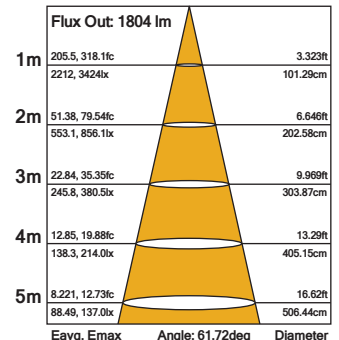

Beam Angle

The Verona 60W rectangular LED recessed light is uniquely designed with a COB high power LED chip. A highly efficient reflector with COB LED provides high lumen output and wide beam angle. Adjustable lighting direction offers various lighting orientation.

- Environment friendly, without Mercury or other hazardous substances
- Up to 70% energy saving compared to standard CFL
- Long lifetime of 40,000 hours
- 60° wide beam angle
- L310*W160mm cutout
- CCT: 3000K
- Adjustable and rotary
- No UV/IR light