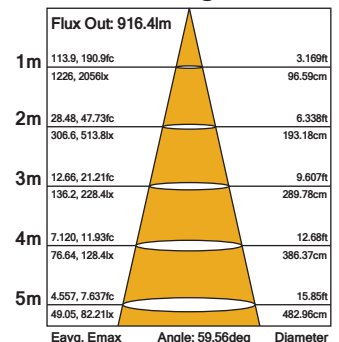

VERONA 30W Adjustable Downlight

3000K 1900lm

PRELUX LED PRODUCTS

Product Code: PXVER30W3K

Technical Specifications

Model	Voltage	Power	Power Factor	Lumen (±5%)	Beam Angle	CCT	Lifespan	CRI	Dimensions
30W	AC100-240V	30W	≥0.9	1900	60°	3000K	40000h	≥80	L175*W175*H135mm cutout L160*W160mm

Fixture Compatibility

Rated Wattage	30W
Electrical Classification	II
Ingress Protection	IP20
Operating Temperature	-20°C~45°C
Operating Humidity	0~90%
Storage Temperature	-20°C~65°C

Beam Angle

The Verona 30W rectangular LED recessed light is uniquely designed with a COB high power LED chip. A highly efficient reflector with COB LED provides high lumen output and wide beam angle. Adjustable lighting direction offers various lighting orientation.

- Environment friendly, without Mercury or other hazardous substances
- Up to 70% energy saving compared to standard CFL
- Long lifetime of 40,000 hours
- 60° wide beam angle
- L160*W160mm cutout
- CCT: 3000K
- Adjustable and rotary
- No UV/IR light