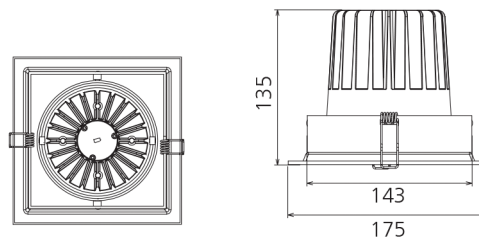

VERONA 30W Adjustable Downlight

3000K 1900lm

PRELUX LED PRODUCTS

Product Code: PXVER30W3K

Technical Specifications

Model	Voltage	Power	Power Factor	Lumen (±5%)	Beam Angle	CCT	Lifespan	CRI	Dimensions
30W	AC100-240V	30W	≥0.9	1900	60°	3000K	40000h	≥80	L175*W175*H135mm cutout L160*W160mm

Fixture Compatibility

Rated Wattage	30W
Electrical Classification	II
Ingress Protection	IP20
Operating Temperature	-20°C~45°C
Operating Humidity	0~90%
Storage Temperature	-20°C~65°C

Beam Angle

The Verona 30W rectangular LED recessed light is uniquely designed with a COB high power LED chip. A highly efficient reflector with COB LED provides high lumen output and wide beam angle. Adjustable lighting direction offers various lighting orientation.