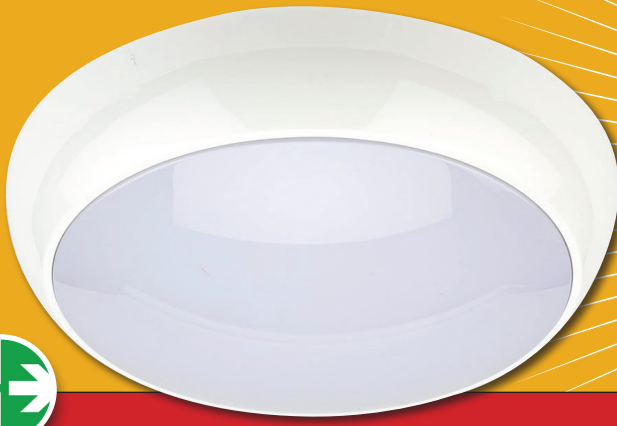

OSLO 14W IP54 Standard Bulkhead Emergency

4000K 1200lm

PRELUX
LED PRODUCTS

Product Code: PXOSEM

Technical Specifications

Model	Voltage	Power	Power Factor	Lumen (±5%)	Beam Angle	CCT	Lifespan	CRI	Dimensions
Standard Emergency	AC100-240V	14W	≥0.9	1200	110°	4000K	35000h	≥80	Ø325*100mm

Driver Data Sheet

Driver Data	
Input Rated Voltage	AC100-240V
Power Consumption	14W
LED Driver Output Voltage	DC 36V
LED Driver Current Output	330mA (+/-20mA)
Light Source	2835 SMD LED
Number of LEDS	108 pcs
Colour Temperature	4000K
CRI	≥80
Lumens	1200lm
View Angle	110°
Housing Material	Polycarbonate
Rating	IP54
Life Span	Approx 35,000h
Operating Temperature	-10°C - +40°C
Dimension	325mm x 100mm
Nett Weight	1.8Kg
Compliance	CE, ROHS
Emergency Version	Yes
Microwave Version	-

Beam Angle

The Prelux Oslo 14W Emergency circular bulkhead is IP54 rated and provides an even light output thanks to its polycarbonate opal diffuser. It is available in 6 different versions and is an excellent solution for lighting corridors, stairs, toilets and changing areas.

- LED light source
- Polycarbonate housing and Opal diffuser
- No noise, no flicker, resistance from vibration
- Anti glare design
- CE and ROHS compliant