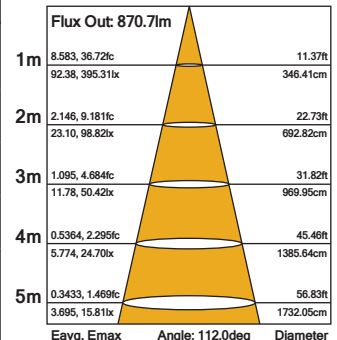

Beam Angle

The Prelux Oslo 14W Emergency circular bulkhead is IP54 rated and provides an even light output thanks to its polycarbonate opal diffuser. It is available in 6 different versions and is an excellent solution for lighting corridors, stairs, toilets and changing areas.

- LED light source
- Polycarbonate housing and Opal diffuser
- No noise, no flicker, resistance from vibration
- Anti glare design
- CE and ROHS compliant