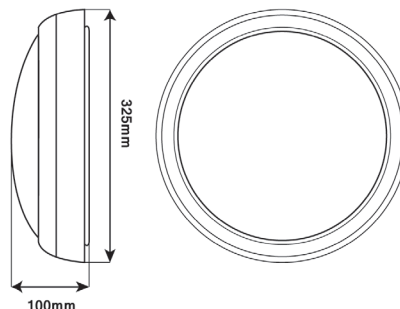

OSLO 14W IP54 Standard Bulkhead Emergency

4000K 1200lm

PRELUX
LED PRODUCTS

Product Code: PXOSEM

Technical Specifications

Model	Voltage	Power	Power Factor	Lumen (±5%)	Beam Angle	CCT	Lifespan	CRI	Dimensions
Standard Emergency	AC100-240V	14W	≥0.9	1200	110°	4000K	35000h	≥80	Ø325*100mm

Driver Data Sheet

Driver Data	
Input Rated Voltage	AC100-240V
Power Consumption	14W
LED Driver Output Voltage	DC 36V
LED Driver Current Output	330mA (+/-20mA)
Light Source	2835 SMD LED
Number of LEDS	108 pcs
Colour Temperature	4000K
CRI	≥80
Lumens	1200lm
View Angle	110°
Housing Material	Polycarbonate
Rating	IP54
Life Span	Approx 35,000h
Operating Temperature	-10°C - +40°C
Dimension	325mm x 100mm
Nett Weight	1.8Kg
Compliance	CE, ROHS
Emergency Version	Yes
Microwave Version	-

Beam Angle

The Prelux Oslo 14W Emergency circular bulkhead is IP54 rated and provides an even light output thanks to its polycarbonate opal diffuser. It is available in 6 different versions and is an excellent solution for lighting corridors, stairs, toilets and changing areas.