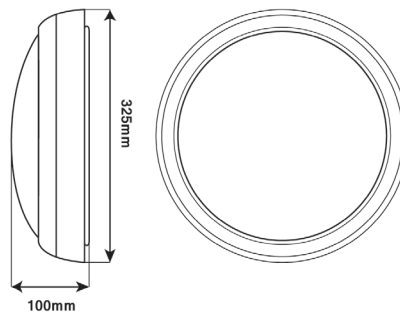

OSLO 14W IP54 Microwave Bulkhead

4000K 1200lm

Product Code: PXOSMW

Technical Specifications

Model	Voltage	Power	Power Factor	Lumen (±5%)	Beam Angle	CCT	Lifespan	CRI	Dimensions
Microwave	AC100-240V	14W	≥0.9	1200	110°	4000K	35000h	≥80	Ø325*100mm

Driver Data Sheet

Driver Data	
Input Rated Voltage	AC100-240V
Power Consumption	14W
LED Driver Output Voltage	DC 36V
LED Driver Current Output	330mA (+/-20mA)
Light Source	2835 SMD LED
Number of LEDs	108 pcs
Colour Temperature	4000K
CRI	≥80
Lumens	1200lm
View Angle	110°
Housing Material	Polycarbonate
Rating	IP54
Life Span	Approx 35,000h
Operating Temperature	-10°C - +40°C
Dimension	325mm x 100mm
Nett Weight	1.8Kg
Compliance	CE, ROHS
Sensor Range	180°, 0.5-8m Adjustable
Sensing Interval	10 Sec to 5 Min
Sensing Interval Output	25% Nominal Power

Beam Angle

The Prelux Oslo 14W Microwave circular bulkhead is IP54 rated and provides an even light output thanks to its polycarbonate opal diffuser. It is available in 6 different versions and is an excellent solution for lighting corridors, stairs, toilets and changing areas.