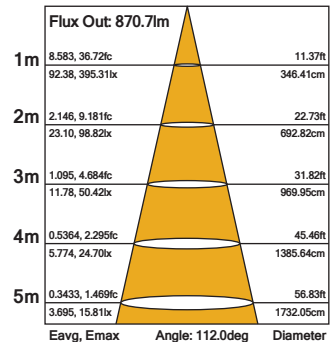

Beam Angle

The Prelux Oslo 14W Microwave circular bulkhead is IP54 rated and provides an even light output thanks to its polycarbonate opal diffuser. It is available in 6 different versions and is an excellent solution for lighting corridors, stairs, toilets and changing areas.

- LED light source
- Polycarbonate housing and Opal diffuser
- No noise, no flicker, resistance from vibration
- Anti glare design
- CE and ROHS compliant