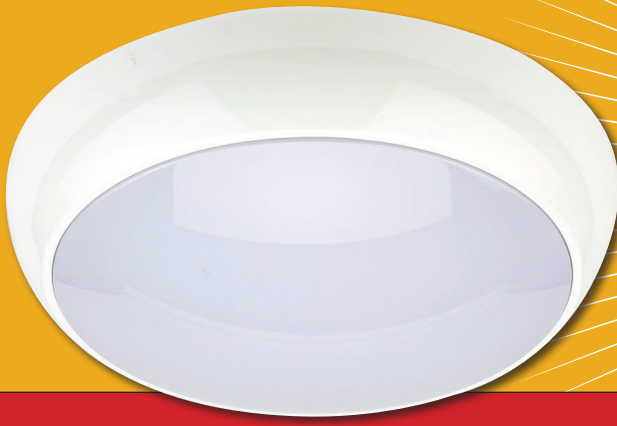

OSLO 14W IP54 Microwave Bulkhead

4000K 1200lm

Product Code: PXOSMW

Technical Specifications

Model	Voltage	Power	Power Factor	Lumen (±5%)	Beam Angle	CCT	Lifespan	CRI	Dimensions
Microwave	AC100-240V	14W	≥0.9	1200	110°	4000K	35000h	≥80	Ø325*100mm

Driver Data Sheet

Driver Data	
Input Rated Voltage	AC100-240V
Power Consumption	14W
LED Driver Output Voltage	DC 36V
LED Driver Current Output	330mA (+/-20mA)
Light Source	2835 SMD LED
Number of LEDs	108 pcs
Colour Temperature	4000K
CRI	≥80
Lumens	1200lm
View Angle	110°
Housing Material	Polycarbonate
Rating	IP54
Life Span	Approx 35,000h
Operating Temperature	-10°C - +40°C
Dimension	325mm x 100mm
Nett Weight	1.8Kg
Compliance	CE, ROHS
Sensor Range	180°, 0.5-8m Adjustable
Sensing Interval	10 Sec to 5 Min
Sensing Interval Output	25% Nominal Power

Beam Angle

The Prelux Oslo 14W Microwave circular bulkhead is IP54 rated and provides an even light output thanks to its polycarbonate opal diffuser. It is available in 6 different versions and is an excellent solution for lighting corridors, stairs, toilets and changing areas.

- LED light source
- Polycarbonate housing and Opal diffuser
- No noise, no flicker, resistance from vibration
- Anti glare design
- CE and ROHS compliant